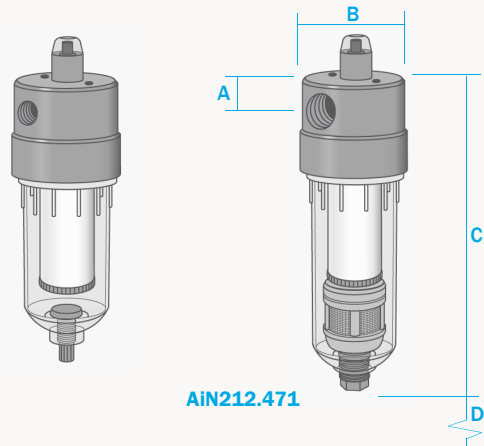

# AiN212 Series Housings

**Aluminium & Polyamide  
Pressure, 10 Bar  
Ports, 1/4" to 1/2"  
Element, 25.64.□**

AiN212.261

AiN212.471

The AiN212 series filter housings have an anodised aluminium head with polyamide bowl and internals. They are fitted with a differential pressure indicator and supplied with 1/4" or 1/2" ports and a range of drain options. These housings are suitable for compressed air systems and general filtration applications.

Standard housings have NPT ports and include Viton gaskets. Other gaskets types are available as an option. BSPT and BSPP port types are also available

## Principal Specifications

Housing Model	AiN212.201	AiN212.211	AiN212.261	AiN212.271	AiN212.401	AiN212.411	AiN212.461	AiN212.471
Port Size - NPT	1/4"	1/4"	1/4"	1/4"	1/2"	1/2"	1/2"	1/2"
Drain - NPT or other	None	1/4"	Manual	Automatic	None	1/4"	Manual	Automatic
Maximum Pressure	10	10	10	10	10	10	10	10
Maximum Temperature - °C	50	50	50	50	50	50	50	50
<b>Materials of Construction (1)</b>								
Head	AL	AL	AL	AL	AL	AL	AL	AL
Bowl	PA	PA	PA	PA	PA	PA	PA	PA
Internals	PA	PA	PA	PA	PA	PA	PA	PA
Gaskets	Viton	Viton	Viton	Viton	Viton	Viton	Viton	Viton
<b>Principal Dimensions</b>								
A - mm	17	17	17	17	17	17	17	17
B - mm	62	62	62	62	62	62	62	62
C - mm	156	156	166	176	156	156	166	176
D - mm	70	70	70	70	70	70	70	70
Volume - cc	140	140	140	160	140	140	140	160
Weight - kg	0.4	0.4	0.4	0.4	0.4	0.4	0.4	0.4
<b>Accessories</b>								
Standard Gasket Set	GVAN212	GVAN212	GVAN212	GVAN212	GVAN212	GVAN212	GVAN212	GVAN212
Nitrile Gasket Set	GNAN212	GNAN212	GNAN212	GNAN212	GNAN212	GNAN212	GNAN212	GNAN212
EPDM Gasket Set	GEAN212	GEAN212	GEAN212	GEAN212	GEAN212	GEAN212	GEAN212	GEAN212
Mounting Bracket	MBAiN21	MBAiN21	MBAiN21	MBAiN21	MBAiN21	MBAiN21	MBAiN21	MBAiN21
Filter Element Code (2)	25.64.□	25.64.□	25.64.□	25.64.□	25.64.□	25.64.□	25.64.□	25.64.□