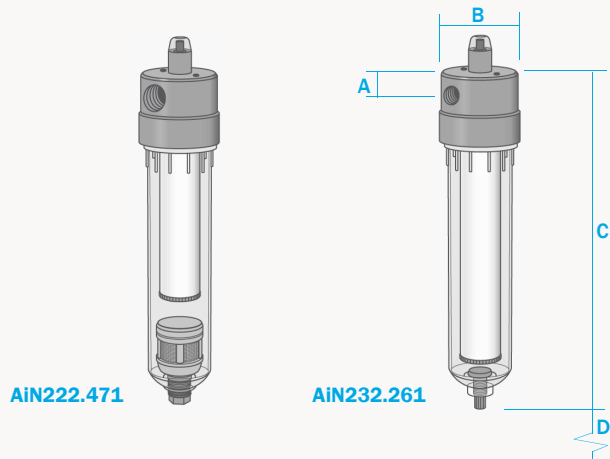

AiN222 & AiN232 Series Housings

Aluminium & Polyamide
 Pressure, 10 Bar
 Ports, 1/4" to 1/2"
 Element, 25.127.□ or 25.178.□

The AiN222 & AiN232 series filter housings have an anodised aluminium head with polyamide bowl and internals. They are fitted with a differential pressure indicator and supplied with 1/4" or 1/2" ports and a range of drain options. These housings are suitable for compressed air systems and general filtration applications.

Standard housings have NPT ports and include Viton gaskets. Other gaskets types are available as an option. BSPT and BSPP port types are also available.

Principal Specifications

Housing Model	AiN232.201	AiN232.221	AiN232.261	AiN222.271	AiN232.401	AiN232.421	AiN232.461	AiN222.471
Port Size - NPT	1/4"	1/4"	1/4"	1/4"	1/2"	1/2"	1/2"	1/2"
Drain - NPT or other	None	1/4"	Manual	Automatic	None	1/4"	Manual	Automatic
Maximum Pressure	10	10	10	10	10	10	10	10
Maximum Temperature - °C	50	50	50	50	50	50	50	50
Materials of Construction (1)								
Head	AL	AL	AL	AL	AL	AL	AL	AL
Bowl	PA	PA	PA	PA	PA	PA	PA	PA
Internals	PA	PA	PA	PA	PA	PA	PA	PA
Gaskets	Viton	Viton	Viton	Viton	Viton	Viton	Viton	Viton
Principal Dimensions								
A - mm	17	17	17	17	17	17	17	17
B - mm	62	62	62	62	62	62	62	62
C - mm	258	258	268	260	258	258	268	260
D - mm	190	190	190	190	190	190	190	190
Volume - cc	240	240	240	240	240	240	240	240
Weight - kg	0.5	0.5	0.5	0.5	0.5	0.5	0.5	0.5
Accessories								
Standard Gasket Set	GVAN212	GVAN212	GVAN212	GVAN212	GVAN212	GVAN212	GVAN212	GVAN212
Nitrile Gasket Set	GNAN212	GNAN212	GNAN212	GNAN212	GNAN212	GNAN212	GNAN212	GNAN212
EPDM Gasket Set	GEAN212	GEAN212	GEAN212	GEAN212	GEAN212	GEAN212	GEAN212	GEAN212
Mounting Bracket	MBAiN21	MBAiN21	MBAiN21	MBAiN21	MBAiN21	MBAiN21	MBAiN21	MBAiN21
Filter Element Code (2)	25.178.□	25.178.□	25.178.□	25.127.□	25.178.□	25.178.□	25.178.□	25.127.□