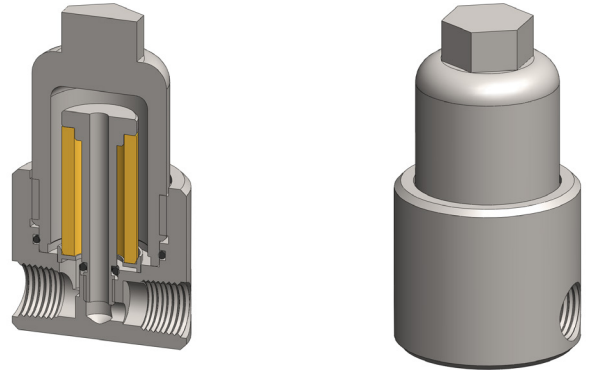

Materials	316L Stainless Steel
Pressure	350 Bar
Ports	1/8" or 1/4"
Element	12.32.□

SV117 series filter housings are specified for 1/8" & 1/4" line size coalescing applications. The housing is designed so the ports and drain connection are all arranged in the head. This means that the drain does not have to be disconnected to change the filter element and the element remains vertical which is the correct orientation for efficient coalescing.

Standard housings have NPT ports and include Viton seals. Other seal types are available as an option. BSPT and BSPP port types are also available.

The housings are free from welds and comply with NACE MR-01-75 and are CE marked in accordance with PED 97/23/EC.

These housings can also be supplied in a wide range of exotic materials, such as Hastelloy, Monel, Titanium etc.

Technical Specifications

Housing Model	SV117.111	SV117.221
Port Size	1/8" NPT	1/4" NPT
Drain	1/8" NPT	1/4" NPT
Maximum Pressure, Bar (1)	350	350
Maximum Temperature, °C (2)	200	200
Materials of Construction (3)		
Head, Bowl & Internals	316L SS	316L SS
Seals (4)	Viton	Viton
Filter Element Code (5)	12.32.□	12.32.□
Principal Dimensions in mm		
Diameter	44	44
Height	80.5	80.5
Volume, cc	25	25
Weight, kg	0.55	0.55
Accessories		
Mounting Bracket	MBSV117	MBSV117

Notes

- (1) Above 200°C the pressure rating is reduced, consult us for the exact rating at any specific temperature
- (2) Maximum temperature 200°C using standard seal. For temperatures up to 324°C use a Chemraz seal
- (3) Material abbreviations, 316L SS = 316L Stainless Steel
- (4) Add suffix for other seal types, Chemraz = .C, Nitrile = N, Kalrez = .K, EPDM = .E, Silicone = .S, (e.g. SV117.221.E)
- (5) Replace the □ with the grade required, e.g. 12.32.5CK