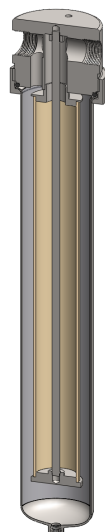

Materials 316L Stainless Steel
Pressure 35 Bar
Ports 3/4" to 2"
Element 51.476.□

SS434 series filter housings are specified for 3/4", 1" or 2" line size applications up to 35 bar. For applications over 35 bar higher pressure versions are available, see the SS435, SS436, and SS438 filter housings.

Standard housings have NPT ports and a Viton seal. Other seal types are available as an option. BSPT and BSPP port types are also available.

The housings are free from welds and comply with NACE MR-01-75 and are CE marked in accordance with PED 97/23/EC.

These housings can also be supplied in a wide range of exotic materials, such as Hastelloy, Monel, Titanium etc.

Technical Specifications

Housing Model	SS434.521	SS434.621	SS434.721	SS434.821
Port Size	3/4" NPT	1" NPT	1&1/2" NPT	2" NPT
Drain	1/4" NPT	1/4" NPT	1/4" NPT	1/4" NPT
Maximum Pressure, Bar (1)	35	35	35	35
Maximum Temperature, °C (2)	200	200	200	200
Materials of Construction (3)				
Head, Bowl & Internals	316L SS	316L SS	316L SS	316L SS
Seal (4)	Viton	Viton	Viton	Viton
Filter Element Code (5)	51.476.□	51.476.□	51.476.□	51.476.□
Adsorber Cartridge Code (6)	51.476.AD□	51.476.AD□	51.476.AD□	51.476.AD□
Principal Dimensions in mm				
Diameter	110	110	140	140
Height	638	638	655	655
Volume, cc	2450	2450	2510	2510
Weight, kg	8.9	8.9	11.3	11.3
Accessories				
Support Core	SCSS43	SCSS43	SCSS43	SCSS43
Mounting Bracket	MBSS42	MBSS42	MBSS42	MBSS42

Notes

- (1) Above 200°C the pressure rating is reduced, consult us for the exact rating at any specific temperature
- (2) Maximum temperature 200°C using standard seal. For temperatures up to 324°C use a Chemraz seal
- (3) Material abbreviations, 316L SS = 316L Stainless Steel
- (4) Add suffix for other seal types, PTFE = .T, Chemraz = .C, Nitrile = N, Kalrez = .K, EPDM = .E, Silicone = .S, (e.g. SS434.521.T)
- (5) Replace the □ with the grade required, e.g. 51.476.5CK, 51.476.S20V, 51.476.T20
- (6) Replace the □ with the type required, e.g. 51.476.AD01