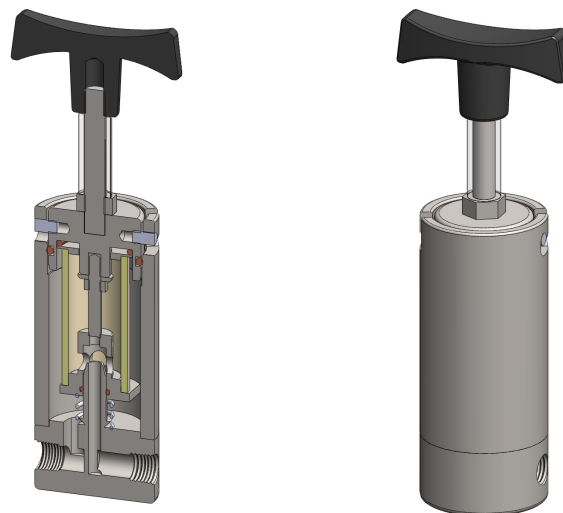

## Heatable Filter Housing

<b>Materials</b>	<b>316L SS</b>
<b>Pressure</b>	<b>7 Bar</b>
<b>Ports</b>	<b>1/8" or 1/4"</b>
<b>Element</b>	<b>12.32.□ to 25.178.□</b>

The HST series filter housings are designed for hot gas analysis, for example diesel exhaust. The housings can be heated by fitting a suitable heater to the body, installing in a heated enclosure. The bayonet connection allows fast filter element service even at operating temperatures.

The housings have the inlet and outlet ports in the side of the housing and a tie rod & element retainer.

Standard housings have NPT ports and include silicone seals. Viton seals are available as an option. BSPT and BSPP port types are also available.

### Technical Specifications

Housing Model	HST111.101	HST111.201	HST121.101	HST121.201	HST211.201	HST231.201
Port Size	1/8" NPT	1/4" NPT	1/8" NPT	1/4" NPT	1/4" NPT	1/4" NPT
Maximum Pressure, Bar	7	7	7	7	7	7
Maximum Temperature, °C	200	200	200	200	200	200
Port Position	Sides	Sides	Sides	Sides	Sides	Sides
Internals Type	Tie Rod	Tie Rod	Tie Rod	Tie Rod	Tie Rod	Tie Rod
<b>Materials of Construction (1)</b>						
Head & Internals	316L SS	316L SS	316L SS	316L SS	316L SS	316L SS
Seals (2)	Silicone	Silicone	Silicone	Silicone	Silicone	Silicone
Filter Element Code (3)	12.32.□	12.32.□	12.57.□	12.57.□	25.64.□	25.178.□
<b>Principal Dimensions in mm</b>						
Diameter	40	40	40	40	57	57
Height of Body	93.5	93.5	118.5	118.5	133	247
Length of Handle	45	45	45	45	90	90
Volume, cc	30	30	40	40	100	220
Weight, kg	0.5	0.5	0.5	0.5	1.9	2.8