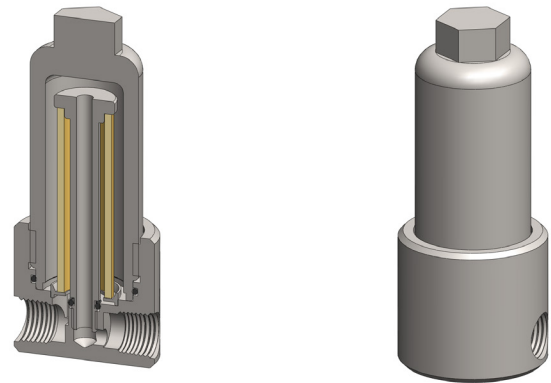

SV127

Inverted Coalescing Filter Housing

Materials	316L Stainless Steel
Pressure	5000 psi
Ports	1/8" or 1/4"
Element	12.57.□

SV127 series filter housings are specified for 1/8" & 1/4" line size coalescing applications. The housing is designed so the ports and drain connection are all arranged in the head. This means that the drain does not have to be disconnected to change the filter element and the element remains vertical which is the correct orientation for efficient coalescing.

Standard housings have NPT ports and include Viton seals. Other seal types are available as an option. BSPT and BSPP port types are also available.

The housings are free from welds and comply with NACE MR-01-75 and are CE marked in accordance with PED 97/23/EC.

These housings can also be supplied in a wide range of exotic materials, such as Hastelloy, Monel, Titanium etc.

Technical Specifications

Housing Model	SV127.111	SV127.221
Port Size	1/8" NPT	1/4" NPT
Drain	1/8" NPT	1/4" NPT
Maximum Pressure, psi (1)	5000	5000
Maximum Temperature, °F (2)	390	390
Materials of Construction (3)		
Head, Bowl & Internals	316L SS	316L SS
Seals (4)	Viton	Viton
Filter Element Code (5)	12.57.□	12.57.□
Principle Dimensions in inches		
Diameter	1.75	1.75
Height	4.15	4.15
Volume, cc	35	35
Weight, lbs	1.45	1.45
Accessories		
Mounting Bracket	MBSV117	MBSV117