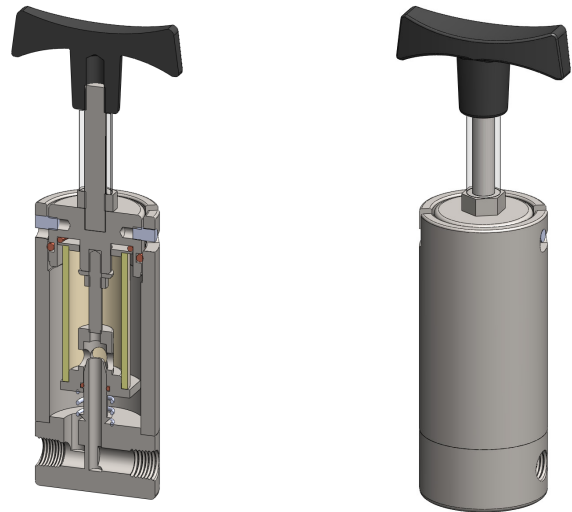

# HST Series Heatable Filter Housing

<b>Materials</b>	<b>316L SS</b>
<b>Pressure</b>	<b>100 psi</b>
<b>Ports</b>	<b>1/8" or 1/4"</b>
<b>Element</b>	<b>12.32.□ to 25.178.□</b>

The HST series filter housings are designed for hot gas analysis, for example diesel exhaust. The housings can be heated by fitting a suitable heater to the body, installing in a heated enclosure. The bayonet connection allows fast filter element service even at operating temperatures.

The housings have the inlet and outlet ports in the side of the housing and a tie rod & element retainer.

Standard housings have NPT ports and include silicone seals. Viton seals are available as an option. BSPT and BSPP port types are also available.

## Technical Specifications

Housing Model	HST111.101	HST111.201	HST121.101	HST121.201	HST211.201	HST231.201
Port Size	1/8" NPT	1/4" NPT	1/8" NPT	1/4" NPT	1/4" NPT	1/4" NPT
Maximum Pressure, psi	100	100	100	100	100	100
Maximum Temperature, °F	390	390	390	390	390	390
Port Position	Sides	Sides	Sides	Sides	Sides	Sides
Internals Type	Tie Rod	Tie Rod	Tie Rod	Tie Rod	Tie Rod	Tie Rod
<b>Materials of Construction (1)</b>						
Head & Internals	316L SS	316L SS	316L SS	316L SS	316L SS	316L SS
Seals (2)	Silicone	Silicone	Silicone	Silicone	Silicone	Silicone
Filter Element Code (3)	12.32.□	12.32.□	12.57.□	12.57.□	25.64.□	25.178.□
<b>Principle Dimensions in inches</b>						
Diameter	1.55	1.55	1.55	1.55	2.25	2.25
Height of Body	3.70	3.70	4.65	4.65	5.25	9.70
Length of Handle	1.75	1.75	1.75	1.75	3.55	3.55
Volume, cc	40	40	40	40	100	100
Weight, lbs	1.10	1.10	1.10	1.10	4.20	4.20