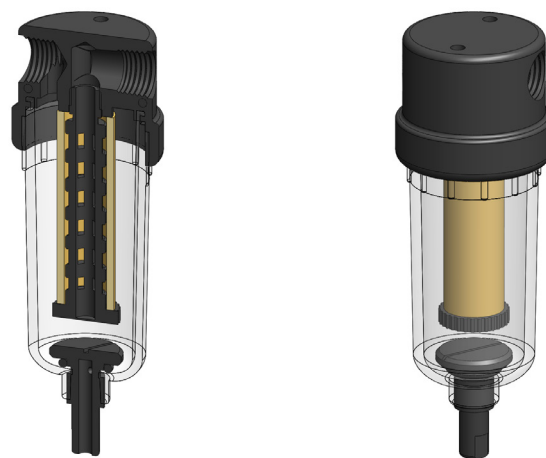

<b>Materials</b>	<b>Aluminum &amp; Polyamide</b>
<b>Pressure</b>	<b>150 psi</b>
<b>Ports</b>	<b>1/8" or 1/4"</b>
<b>Element</b>	<b>12.57.□</b>

AN122 series filter housings have an anodised Aluminum head with polyamide bowl and internals.

They are supplied with 1/8" or 1/4" ports and have a range of drain options. These housings are suitable for compressed air systems and general filtration applications.

Standard housings have NPT ports and Viton seals. Other seal types are available as an option. BSPT and BSPP port types are also available.

## Technical Specifications

Housing Model	AN122.101	AN122.111	AN122.161	AN122.201	AN122.211	AN122.261
Port Size	1/8" NPT	1/8" NPT	1/8" NPT	1/4" NPT	1/4" NPT	1/4" NPT
Drain	None	1/8" NPT	Manual	None	1/8" NPT	Manual
Maximum Pressure, psi	150	150	150	150	150	150
Maximum Temperature, °F	120	120	120	120	120	120
<b>Materials of Construction (1)</b>						
Head	AL	AL	AL	AL	AL	AL
Bowl & Internals	PA	PA	PA	PA	PA	PA
Seals (2)	Viton	Viton	Viton	Viton	Viton	Viton
Filter Element Code (3)	12.57.□	12.57.□	12.57.□	12.57.□	12.57.□	12.57.□
Adsorber Cartridge Code (4)	12.57.AT□	12.57.AT□	12.57.AT□	12.57.AT□	12.57.AT□	12.57.AT□
<b>Principle Dimensions in inches</b>						
Diameter	1.55	1.55	1.55	1.55	1.55	1.55
Height	4.35	4.35	4.90	4.35	4.35	4.90
Volume, cc	25	25	25	25	25	25
Weight, lbs	0.20	0.20	0.20	0.20	0.20	0.20
<b>Accessories</b>						
Mounting Bracket	MBSS11	MBSS11	MBSS11	MBSS11	MBSS11	MBSS11