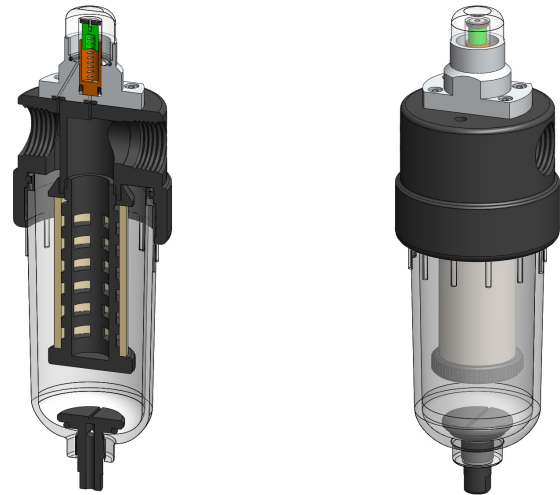

Materials	Aluminum & Polyamide
Pressure	150 psi
Ports	1/4" or 1/2"
Element	25.64.□

AiN212 series filter housings with differential pressure indicators have an anodised aluminum head with polyamide bowl and internals.

They are supplied with 1/4" or 1/2" ports and have a range of drain options included an automatic version. These housings are suitable for compressed air systems and general filtration applications.

Standard housings have NPT ports and Viton seals. Other seal types are available as an option. BSPT and BSPP port types are also available.

Technical Specifications

Housing Model	AiN212.201	AiN212.221	AiN212.261	AiN212.271	AiN212.401	AiN212.421	AiN212.461	AiN212.471
Port Size	1/4" NPT	1/4" NPT	1/4" NPT	1/4" NPT	1/2" NPT	1/2" NPT	1/2" NPT	1/2" NPT
Drain	None	1/4" NPT	Manual	Automatic	None	1/4" NPT	Manual	Automatic
Maximum Pressure, psi	150	150	150	150	150	150	150	150
Maximum Temperature, °F	120	120	120	120	120	120	120	120
Materials of Construction (1)								
Head	AL	AL	AL	AL	AL	AL	AL	AL
Bowl & Internals	PA	PA	PA	PA	PA	PA	PA	PA
Seals (2)	Viton	Viton	Viton	Viton	Viton	Viton	Viton	Viton
Filter Element Code (3)	25.64.□	25.64.□	25.64.□	25.64.□	25.64.□	25.64.□	25.64.□	25.64.□
Adsorber Cartridge Code (4)	25.64.AT□	25.64.AT□	25.64.AT□	-	25.64.AT□	25.64.AT□	25.64.AT□	-
Principle Dimensions in inches								
Diameter	2.45	2.45	2.45	2.45	2.45	2.45	2.45	2.45
Height	7.50	7.50	7.95	7.95	7.50	7.50	7.95	7.95
Volume, cc	140	140	140	140	140	140	140	140
Weight, lbs	0.65	0.65	0.65	0.65	0.65	0.65	0.65	0.65
Accessories								
Mounting Bracket	MBAiN21	MBAiN21	MBAiN21	MBAiN21	MBAiN21	MBAiN21	MBAiN21	MBAiN21

(4) Replace the □ with the type required, e.g. 25.64.AT01. Adsorber cartridges are not suitable for housings with automatic drains

Contact Us

Classic Filters Ltd.
Sextant Park
Neptune Close
Rochester
Kent
England
ME2 4LU