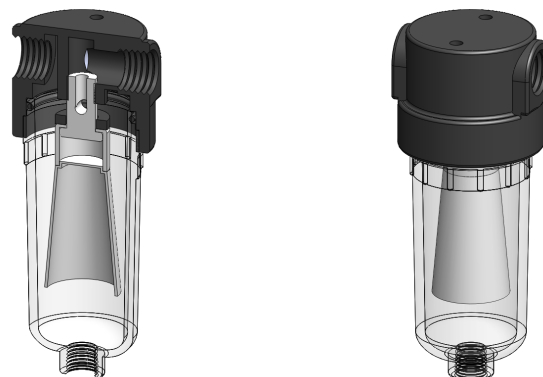

NN122.F

Float Valve Housing

Materials Polyamide
Pressure 150 psi
Ports 1/8" or 1/4"

NN122.F series float valve housings are based on our standard NN122 series and have a float valve to shut off the flow when collected liquids reach a certain level.

Float Valve housings are an essential filtration tool when gas is being drawn to an analyser or other instrument, preventing the carry-over of bulk liquids. Normally these are used after coalescing filter housing as a safety device.

Special and custom housings can also be supplied with internal arrangements to suit specific applications.

Technical Specifications

| Housing Model | NN122.101.F | NN122.111.F | NN122.161.F | NN122.201.F | NN122.211.F | NN122.261.F |
|---------------------------------------|-------------|-------------|-------------|-------------|-------------|-------------|
| Port Size | 1/8" NPT | 1/8" NPT | 1/8" NPT | 1/4" NPT | 1/4" NPT | 1/4" NPT |
| Drain | None | 1/8" NPT | Manual | None | 1/8" NPT | Manual |
| Maximum Pressure, psi | 150 | 150 | 150 | 150 | 150 | 150 |
| Maximum Temperature, °F | 120 | 120 | 120 | 120 | 120 | 120 |
| Materials of Construction (1) | | | | | | |
| Head, Bowl & Internals | PA | PA | PA | PA | PA | PA |
| Seals (2) | Viton | Viton | Viton | Viton | Viton | Viton |
| Principle Dimensions in inches | | | | | | |
| Diameter | 1.75 | 1.75 | 1.75 | 1.75 | 1.75 | 1.75 |
| Height | 4.45 | 4.45 | 5.00 | 4.45 | 4.45 | 5.00 |
| Volume, cc | 55 | 55 | 55 | 55 | 55 | 55 |
| Weight, lbs | 0.10 | 0.10 | 0.10 | 0.10 | 0.10 | 0.10 |
| Accessories | | | | | | |
| Mounting Bracket | MBSS11 | MBSS11 | MBSS11 | MBSS11 | MBSS11 | MBSS11 |