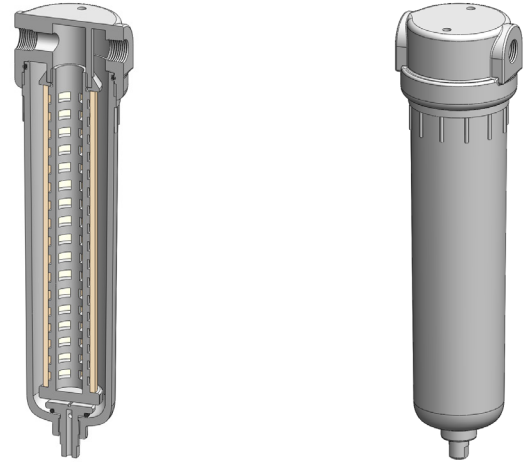

<b>Materials</b>	<b>Polypropylene</b>
<b>Pressure</b>	<b>100 psi</b>
<b>Ports</b>	<b>1/4" or 1/2"</b>
<b>Element</b>	<b>25.178.□</b>

PP231 series filter housings are constructed entirely from polypropylene. They are supplied with 1/8" or 1/4" ports and have a range of drain options.

These housings are specified where a good chemical resistance is required.

Standard housings have NPT ports and a Viton seal. Other seal types are available as an option. BSPT and BSPP port types are also available.

### Technical Specifications

Housing Model	PP231.201	PP231.221	PP231.261	PP231.401	PP231.421	PP231.461
Port Size	1/4" NPT	1/4" NPT	1/4" NPT	1/2" NPT	1/2" NPT	1/2" NPT
Drain	None	1/4" NPT	Manual	None	1/4" NPT	Manual
Maximum Pressure, psi	100	100	100	100	100	100
Maximum Temperature, °F	120	120	120	120	120	120
<b>Materials of Construction (1)</b>						
Head, Bowl & Internals	PP	PP	PP	PP	PP	PP
Seals (2)	Viton	Viton	Viton	Viton	Viton	Viton
Filter Element Code (3)	25.178.□	25.178.□	25.178.□	25.178.□	25.178.□	25.178.□
Adsorber Cartridge Code (4)	25.178.AT□	25.178.AT□	25.178.AT□	25.178.AT□	25.178.AT□	25.178.AT□
<b>Principle Dimensions in inches</b>						
Diameter	2.55	2.55	2.55	2.55	2.55	2.55
Height	9.70	9.70	10.15	9.70	9.70	10.15
Volume, cc	310	310	310	310	310	310
Weight, lbs	0.55	0.55	0.55	0.55	0.55	0.55
<b>Accessories</b>						
Mounting Bracket	MBSS21	MBSS21	MBSS21	MBSS21	MBSS21	MBSS21