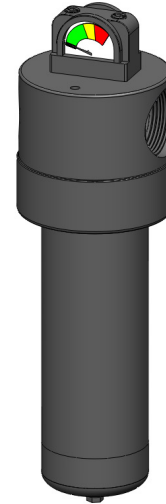

Materials	Aluminium
Pressure	17 Bar
Ports	1&1/2" or 2"
Element	51.230.□

The AiA423 series filter housings with differential pressure indicators have anodised aluminium head, bowl and internals with a stainless steel tie rod. They are supplied with 1&1/2" or 2" ports and have a range of drain options. These housings are suitable for compressed air systems and general filtration applications.

Standard housings have NPT ports and Viton seals. Other seal types are available as an option. BSPT and BSPP port types are also available.

Technical Specifications

Housing Model	AiA423.711	AiA423.761	AiA423.771	AiA423.811	AiA423.861	AiA423.871
Port Size	1&1/2" NPT	1&1/2" NPT	1&1/2" NPT	2" NPT	2" NPT	2" NPT
Drain	1/8" NPT	Manual	Automatic	1/8" NPT	Manual	Automatic
Maximum Pressure, Bar	17	17	17	17	17	17
Maximum Temperature, °C	50	50	50	50	50	50
Materials of Construction (1)						
Head & Bowl	AL	AL	AL	AL	AL	AL
Internals	AL & SS	AL & SS	AL & SS	AL & SS	AL & SS	AL & SS
Seals (2)	Viton	Viton	Viton	Viton	Viton	Viton
Filter Element Code (3)	51.230.□	51.230.□	51.230.□	51.230.□	51.230.□	51.230.□
Adsorber Cartridge Code (4)	51.230.AD□	51.230.AD□	51.230.AD□	51.230.AD□	51.230.AD□	51.230.AD□
Principal Dimensions in mm						
Diameter	135	135	135	135	135	135
Height	462	475	475	462	475	475
Volume, cc	1300	1300	1300	1300	1300	1300
Weight, kg	4.0	4.0	4.0	4.0	4.0	4.0
Accessories						
Mounting Bracket	MB.AiA42	MB.AiA42	MB.AiA42	MB.AiA42	MB.AiA42	MB.AiA42