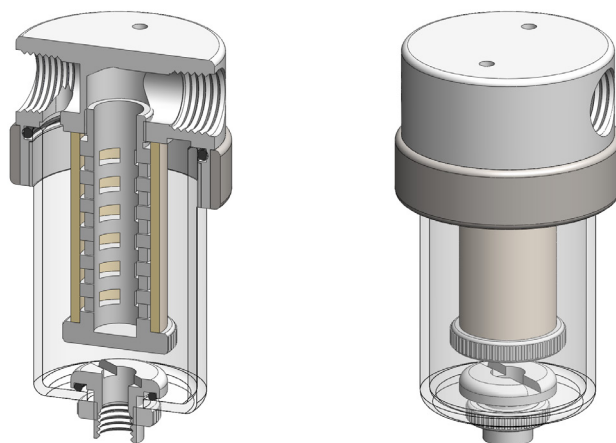

<b>Materials</b>	<b>PTFE &amp; Pyrex Glass</b>
<b>Pressure</b>	<b>7 Bar</b>
<b>Ports</b>	<b>1/4" or 1/2"</b>
<b>Element</b>	<b>25.64.□</b>

FG211 series filter housings are constructed from PTFE, but uses a Pyrex glass bowl so that the element can be monitored. They are specified for 1/4" & 1/2" line size applications.

Standard housings have NPT ports and a Viton seal. Other seal types are available as an option. BSPT and BSPP port types are also available.

Due to the nature of PTFE, the housings are fitted with a 316L stainless steel collar on the outside of the head.

## Technical Specifications

Housing Model	FG211.201	FG211.221	FG211.401	FG211.421
Port Size	1/4" NPT	1/4" NPT	1/2" NPT	1/2" NPT
Drain	None	1/4" NPT	None	1/4" NPT
Maximum Pressure, Bar	7	7	7	7
Maximum Temperature, °C	100	100	100	100
<b>Materials of Construction (1)</b>				
Head & Internals	PTFE	PTFE	PTFE	PTFE
Bowl	Pyrex Glass	Pyrex Glass	Pyrex Glass	Pyrex Glass
Seals (2)	Viton	Viton	Viton	Viton
Filter Element Code (3)	25.64.□	25.64.□	25.64.□	25.64.□
Adsorber Cartridge Code (4)	25.64.AT□	25.64.AT□	25.64.AT□	25.64.AT□
<b>Principal Dimensions in mm</b>				
Diameter	68	68	68	68
Height	132	132	132	132
Volume, cc	115	115	115	115
Weight, kg	0.53	0.53	0.53	0.53
<b>Accessories</b>				
Mounting Bracket	MB.SS21	MB.SS21	MB.SS21	MB.SS21