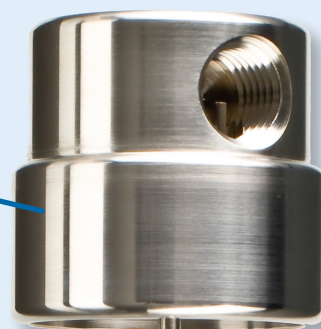

- 316L Stainless Steel
- Aluminium
- PTFE
- Nylon
- Polypropylene
- PVDF
- Hastelloy
- Monel
- Titanium
- Brass
- Duplex
- Inconel

Special or Custom Products

Need an unconventional or bespoke filter element and housing?

Special Ports Threaded ports and flange connections can be manufactured to specification, ensuring you receive a filter that fits seamlessly with your existing instruments and machinery.

Head to bowl seal features an o-ring in a separate groove

Filter housing feature a separate element retainer and tie rod that allows self-sealing filter media to be used

Filter housing available with or without a drain port. Some housings also available with a manual drain