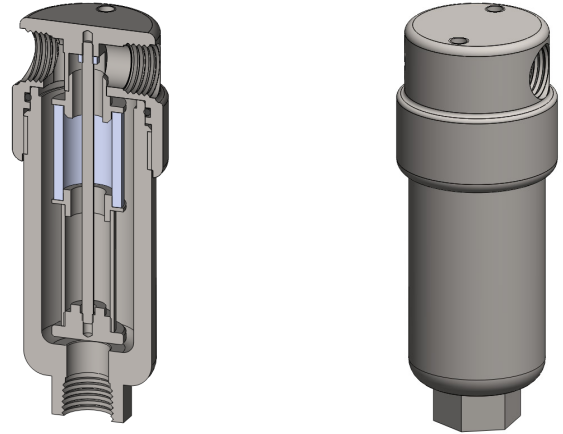

SS127.MG

Filter Housing with Magnet

Materials	316L Stainless Steel
Pressure	350 Bar
Ports	1/8", 1/4" & 1/2"
Element	12.32.□
Magnet	13/18.25.MAG

SS127.MG series filter housings are based on our standard SS127 series and have both a filter element & Neodymium magnet in one housing.

Special and custom housing can also be supplied with internal arrangements to suit specific applications.

Standard housings have NPT ports and a Viton seal. Other seal types are available as an option. BSPT and BSPP port types are also available.

The housings are free from welds and comply with NACE MR-01-75 and are CE marked in accordance with PED 97/23/EC.

Technical Specifications

Housing Model	SS127.101.MG	SS127.111.MG	SS127.201.MG	SS127.221.MG	SS127.401.MG	SS127.421.MG
Port Size	1/8" NPT	1/8" NPT	1/4" NPT	1/4" NPT	1/2" NPT	1/2" NPT
Drain	None	1/8" NPT	None	1/4" NPT	None	1/4" NPT
Maximum Pressure, Bar (1)	350	350	350	350	350	350
Maximum Temperature, °C (2)	200	200	200	200	200	200
Materials of Construction (3)						
Head, Bowl & Internals	316L SS	316L SS	316L SS	316L SS	316L SS	316L SS
Seal (4)	Viton	Viton	Viton	Viton	Viton	Viton
Filter Element Code (5)	12.32.□	12.32.□	12.32.□	12.32.□	12.32.□	12.32.□
Magnet Code	13/18.25.MAG	13/18.25.MAG	13/18.25.MAG	13/18.25.MAG	13/18.25.MAG	13/18.25.MAG
Principal Dimensions in mm						
Diameter	36	36	36	36	50	50
Height	103.5	103.5	103.5	103.5	115.5	115.5
Volume, cc	35	35	35	35	37.5	37.5
Weight, kg	0.5	0.5	0.5	0.5	0.87	0.87
Accessories						
Support Core	SCSS11	SCSS11	SCSS11	SCSS11	SCSS11	SCSS11
Mounting Bracket	MBSS11	MBSS11	MBSS11	MBSS11	MBSS11	MBSS11