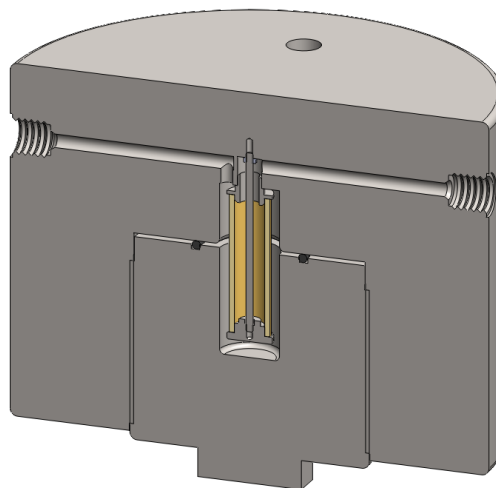

Materials	316L Stainless Steel
Pressure	1400 Bar
Ports	1/4" & 3/8" C & T
Element	12.57.□

SS1211 series filter housings are specified for applications up to 1350 Bar. For applications less than 1400 Bar see the SS127, SS129 and SS1210 series housings.

Standard housings have 1/4" & 3/8" coned and threaded ports and a Viton seal. Other port sizes and seal types are available as an option.

The housings are free from welds and comply with NACE MR-01-75 and are CE marked in accordance with PED 97/23/EC.

These housings can also be supplied in a wide range of exotic materials, such as Hastelloy, Monel, Titanium etc.

Technical Specifications

Housing Model	SS1211.205	SS1211.225	SS1211.305	SS1211.335
Port Size (1)	1/4" C & T	1/4" C & T	3/8" C & T	3/8" C & T
Drain	None	1/4" C & T	None	3/8" C & T
Maximum Pressure, Bar (2)	1400	1400	1400	1400
Maximum Temperature, °C (3)	200	200	200	200
Materials of Construction (4)				
Head, Bowl & Internals	316L SS	316L SS	316L SS	316L SS
Seal (5)	Viton	Viton	Viton	Viton
Filter Element Code (6)	12.57.□	12.57.□	12.57.□	12.57.□
Adsorber Cartridge Code (7)	12.57.AS□	12.57.AS□	12.57.AS□	12.57.AS□
Principal Dimensions in mm				
Diameter	200	200	200	200
Height	165	165	165	165
Volume, cc	50	50	50	50
Weight, kg	37	37	37	37
Accessories				
Support Core	SCSS12	SCSS12	SCSS12	SCSS12
Mounting Bracket	MBSS428	MBSS428	MBSS428	MBSS428

Notes

(1) C & T = Coned and Threaded connection

(2) Above 200°C the pressure rating is reduced, consult us for the exact rating at any specific temperature

(3) Maximum temperature 200°C using standard seal. For temperatures up to 324°C use a Chemraz seal