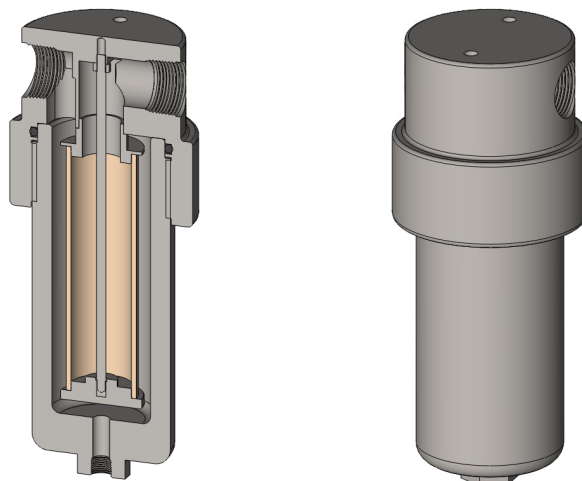

Materials 316L Stainless Steel
Pressure 350 Bar
Ports 3/4" or 1"
Element 38.178.□

SS337 series filter housings are specified for 350 Bar 3/4" and 1" line size applications.

Standard housings have NPT ports and a Viton seal. Other seal types are available as an option. BSPT and BSPP port types are also available.

The housings are free from welds and comply with NACE MR-01-75 and are CE marked in accordance with PED 97/23/EC.

These housings can also be supplied in a wide range of exotic materials, such as Hastelloy, Monel, Titanium etc.

Technical Specifications

Housing Model	SS337.501	SS337.521	SS337.541	SS337.601	SS337.621	SS337.641
Port Size	3/4" NPT	3/4" NPT	3/4" NPT	1" NPT	1" NPT	1" NPT
Drain	None	1/4" NPT	1/2" NPT	None	1/4" NPT	1/2" NPT
Maximum Pressure, Bar (1)	350	350	350	350	350	350
Maximum Temperature, °C (2)	200	200	200	200	200	200
Materials of Construction (3)						
Head, Bowl & Internals	316L SS	316L SS	316L SS	316L SS	316L SS	316L SS
Seal (4)	Viton	Viton	Viton	Viton	Viton	Viton
Filter Element Code (5)	38.178.□	38.178.□	38.178.□	38.178.□	38.178.□	38.178.□
Adsorber Cartridge Code (6)	38.178.AD□	38.178.AD□	38.178.AD□	38.178.AD□	38.178.AD□	38.178.AD□
Principal Dimensions in mm						
Diameter	100	100	100	100	100	100
Height	274	274	274	274	274	274
Volume, cc	680	680	680	680	680	680
Weight, kg	10.8	10.8	10.8	10.8	10.8	10.8
Accessories						
Support Core	SCSS33	SCSS33	SCSS33	SCSS33	SCSS33	SCSS33
Mounting Bracket	MBSS327	MBSS327	MBSS327	MBSS327	MBSS327	MBSS327