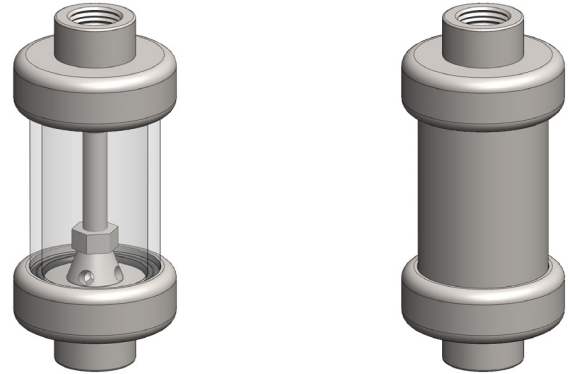

**Materials** 316L SS & Pyrex Glass  
**Pressure** 7 & 10 Bar  
**Ports** 1/8" or 1/4"

The DG111 & DS112 drain vessels are specified to increase the housing capacity in coalescing applications where an automatic float drain cannot be used.

The housings are constructed from 316L stainless steel with a stainless steel or Pyrex glass bowl. The Pyrex bowl is also fitted with a bowl guard, this is not shown.

Standard housings have NPT ports and include Viton seals. Other seal types are available as an option. BSPT and BSPP port types are also available.

The housings are free from welds and comply with NACE MR-01-75 and conform to SEP of PED 97/23/EC.

These housings can also be supplied in a wide range of exotic materials, such as Hastelloy, Monel, Titanium etc.

## Technical Specifications

Housing Model	DG111.111	DG111.221	DS112.111	DS112.221
Port Size	1/8" NPT	1/4" NPT	1/8" NPT	1/4" NPT
Drain	1/8" NPT	1/4" NPT	1/8" NPT	1/4" NPT
Maximum Pressure, Bar	7	7	10	10
Maximum Temperature, °C (1)	100	100	200	200
<b>Materials of Construction (2)</b>				
Head & Internals	316L SS	316L SS	316L SS	316L SS
Bowl	Pyrex	Pyrex	316L SS	316L SS
Seals (3)	Viton	Viton	Viton	Viton
<b>Principal Dimensions in mm</b>				
Diameter	40	40	40	40
Height	89	89	89	89
Volume, cc	25	25	25	25
Weight, kg	0.3	0.3	0.35	0.35