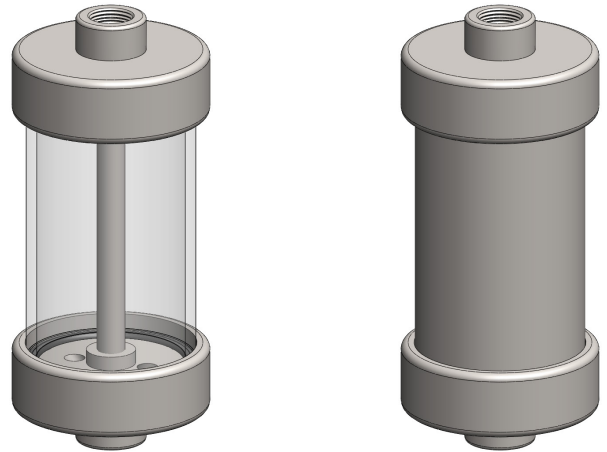

**Materials** 316L SS & Pyrex Glass  
**Pressure** 7 & 10 Bar  
**Ports** 1/8" or 1/4"

The DG211 & DS212 drain vessels are specified to increase the housing capacity in coalescing applications where an automatic float drain cannot be used.

The housings are constructed from 316L stainless steel with a stainless steel or Pyrex glass bowl. The Pyrex bowl is also fitted with a bowl guard, this is not shown.

Standard housings have NPT ports and include Viton seals. Other seal types are available as an option. BSPT and BSPP port types are also available.

The housings are free from welds and comply with NACE MR-01-75 and conform to SEP of PED 97/23/EC.

These housings can also be supplied in a wide range of exotic materials, such as Hastelloy, Monel, Titanium etc.

## Technical Specifications

Housing Model	DG211.111	DG211.221	DS212.111	DS212.221
Port Size	1/8" NPT	1/4" NPT	1/8" NPT	1/4" NPT
Drain	1/8" NPT	1/4" NPT	1/8" NPT	1/4" NPT
Maximum Pressure, Bar	7	7	10	10
Maximum Temperature, °C (1)	100	100	200	200
<b>Materials of Construction (2)</b>				
Head & Internals	316L SS	316L SS	316L SS	316L SS
Bowl	Pyrex	Pyrex	316L SS	316L SS
Seals (3)	Viton	Viton	Viton	Viton
<b>Principal Dimensions in mm</b>				
Diameter	40	40	40	40
Height	114	114	114	114
Volume, cc	105	105	105	105
Weight, kg	0.65	0.65	0.7	0.7