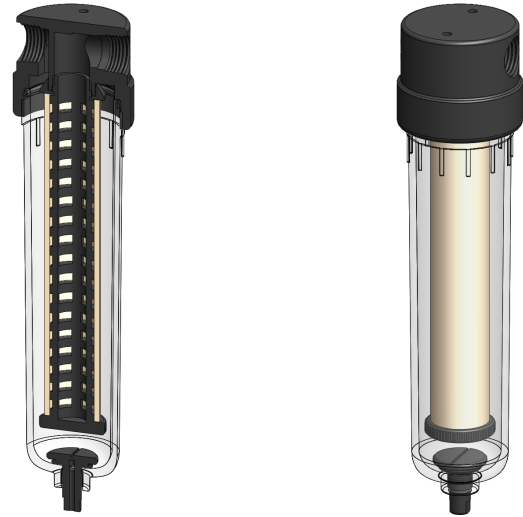

AN222 & AN232 Filter Housing

Materials	Aluminium & Polyamide
Pressure	10 Bar
Ports	1/4" or 1/2"
Element	25.127.□ & 25.178.□

AN222 & AN232 series filter housings have an anodised aluminium head with polyamide bowl and internals.

They are supplied with 1/4" or 1/2" ports and have a range of drain options. These housings are suitable for compressed air systems and general filtration applications.

Standard housings have NPT ports and Viton seals. Other seal types are available as an option. BSPT and BSPP port types are also available.

Technical Specifications

Housing Model	AN232.201	AN232.221	AN232.261	AN222.271	AN232.401	AN232.421	AN232.461	AN222.471
Port Size	1/4" NPT	1/4" NPT	1/4" NPT	1/4" NPT	1/2" NPT	1/2" NPT	1/2" NPT	1/2" NPT
Drain	None	1/4" NPT	Manual	Automatic	None	1/4" NPT	Manual	Automatic
Maximum Pressure, Bar	10	10	10	10	10	10	10	10
Maximum Temperature, °C	50	50	50	50	50	50	50	50
Materials of Construction (1)								
Head	AL	AL	AL	AL	AL	AL	AL	AL
Bowl & Internals	PA	PA	PA	PA	PA	PA	PA	PA
Seals (2)	Viton	Viton	Viton	Viton	Viton	Viton	Viton	Viton
Filter Element Code (3)	25.178.□	25.178.□	25.178.□	25.127.□	25.178.□	25.178.□	25.178.□	25.127.□
Adsorber Cartridge Code (4)	25.178.AT□	25.178.AT□	25.178.AT□	-	25.178.AT□	25.178.AT□	25.178.AT□	-
Principal Dimensions in mm								
Diameter	62	62	62	62	62	62	62	62
Height	226	226	238	238	226	226	238	238
Volume, cc	240	240	240	240	240	240	240	240
Weight, kg	0.35	0.35	0.35	0.35	0.35	0.35	0.35	0.35
Accessories								
Mounting Bracket	MBSS21	MBSS21	MBSS21	MBSS21	MBSS21	MBSS21	MBSS21	MBSS21