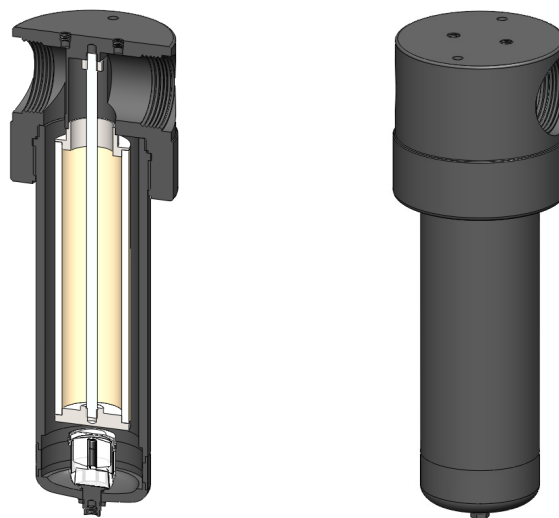

Materials	Aluminium
Pressure	17 Bar
Ports	1&1/2" or 2"
Element	51.230.□

The AA423 series filter housings have anodised aluminium head, bowl and internals with a stainless steel tie rod. They are supplied with 1&1/2" or 2" ports and have a range of drain options. These housings are suitable for compressed air systems and general filtration applications.

Standard housings have NPT ports and Viton seals. Other seal types are available as an option. BSPT and BSPP port types are also available.

Technical Specifications

Housing Model	AA423.711	AA423.761	AA423.771	AA423.811	AA423.861	AA423.871
Port Size	1&1/2" NPT	1&1/2" NPT	1&1/2" NPT	2" NPT	2" NPT	2" NPT
Drain	1/8" NPT	Manual	Automatic	1/8" NPT	Manual	Automatic
Maximum Pressure, Bar	17	17	17	17	17	17
Maximum Temperature, °C	120	120	120	120	120	120
Materials of Construction (1)						
Head & Bowl	AL	AL	AL	AL	AL	AL
Internals	AL & SS	AL & SS	AL & SS	AL & SS	AL & SS	AL & SS
Seals (2)	Viton	Viton	Viton	Viton	Viton	Viton
Filter Element Code (3)	51.230.□	51.230.□	51.230.□	51.230.□	51.230.□	51.230.□
Adsorber Cartridge Code (4)	51.230.AD□	51.230.AD□	51.230.AD□	51.230.AD□	51.230.AD□	51.230.AD□
Principal Dimensions in mm						
Diameter	135	135	135	135	135	135
Height	405	418	418	405	418	418
Volume, cc	1300	1300	1300	1300	1300	1300
Weight, kg	4.0	4.0	4.0	4.0	4.0	4.0
Accessories						
Mounting Bracket	MBAA42	MBAA42	MBAA42	MBAA42	MBAA42	MBAA42