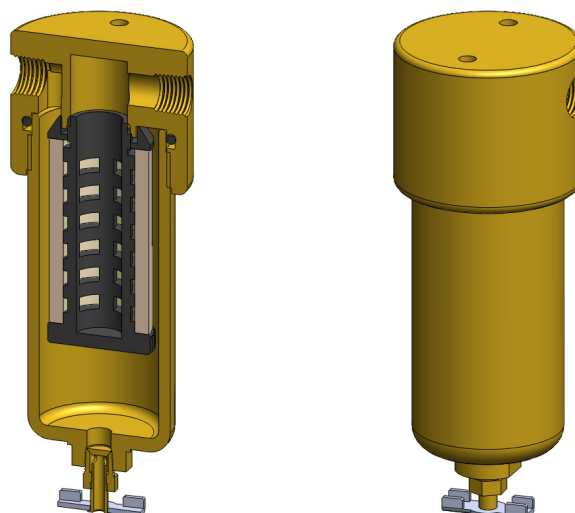

# BB213

## Brass Filter Housing

<b>Materials</b>	<b>Brass</b>
<b>Pressure</b>	<b>17 Bar</b>
<b>Ports</b>	<b>1/4" or 1/2"</b>
<b>Element</b>	<b>25.64.□</b>

BB213 series filter housings have a head and bowl machined from solid brass bar with polyamide internals.

They are supplied with 1/4" or 1/2" ports with a range of drain options included a manual twist drain. These housings are suitable for compressed air systems and general filtration applications.

Standard housings have NPT ports and Viton seals. Other seal types are available as an option. BSPT and BSPP port types are also available.

### Technical Specifications

Housing Model	BB213.201	BB213.211	BB213.261	BB213.401	BB213.411	BB213.461
Port Size	1/4" NPT	1/4" NPT	1/4" NPT	1/2" NPT	1/2" NPT	1/2" NPT
Drain	None	1/8" NPT	Manual	None	1/8" NPT	Manual
Maximum Pressure, Bar	17	17	17	17	17	17
Maximum Temperature, °C	120	120	120	120	120	120
<b>Materials of Construction (1)</b>						
Head & Bowl	Brass	Brass	Brass	Brass	Brass	Brass
Internals	PA	PA	PA	PA	PA	PA
Seal (2)	Viton	Viton	Viton	Viton	Viton	Viton
Filter Element Code (3)	25.64.□	25.64.□	25.64.□	25.64.□	25.64.□	25.64.□
Adsorber Cartridge Code (4)	25.64.AT□	25.64.AT□	25.64.AT□	25.64.AT□	25.64.AT□	25.64.AT□
<b>Principal Dimensions in mm</b>						
Diameter	62	62	62	62	62	62
Height	149	149	162	149	149	162
Volume, cc	150	150	150	150	150	150
Weight, kg	1.5	1.5	1.5	1.5	1.5	1.5
<b>Accessories</b>						
Mounting Bracket	MBSS21	MBSS21	MBSS21	MBSS21	MBSS21	MBSS21