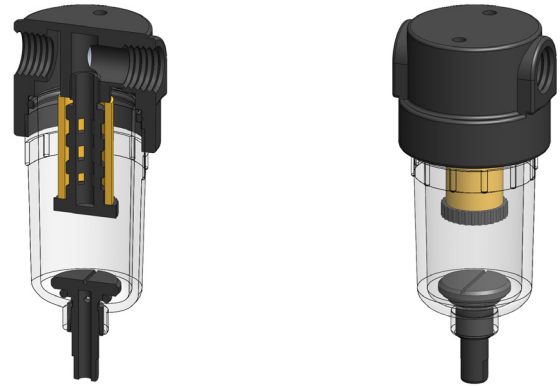

# NN112 Polyamide Filter Housing

<b>Materials</b>	<b>Polyamide</b>
<b>Pressure</b>	<b>10 Bar</b>
<b>Ports</b>	<b>1/8" or 1/4"</b>
<b>Element</b>	<b>12.32.□</b>

NN112 series filter housings are constructed entirely from polyamide - the bowl uses a clear polyamide. They are supplied with 1/8" or 1/4" ports and a range of drain options. These housings are suitable for compressed air systems and general filtration applications.

Standard housings have NPT ports and Viton seals. Other seal types are available as an option. BSPT and BSPP port types are also available.

## Technical Specifications

Housing Model	NN112.101	NN112.111	NN112.161	NN112.201	NN112.211	NN112.261
Port Size	1/8" NPT	1/8" NPT	1/8" NPT	1/4" NPT	1/4" NPT	1/4" NPT
Drain	None	1/8" NPT	Manual	None	1/8" NPT	Manual
Maximum Pressure, Bar	10	10	10	10	10	10
Maximum Temperature, °C	50	50	50	50	50	50
<b>Materials of Construction (1)</b>						
Head, Bowl & Internals	PA	PA	PA	PA	PA	PA
Seals (2)	Viton	Viton	Viton	Viton	Viton	Viton
Filter Element Code (3)	12.32.□	12.32.□	12.32.□	12.32.□	12.32.□	12.32.□
Adsorber Cartridge Code (4)	12.32.AT□	12.32.AT□	12.32.AT□	12.32.AT□	12.32.AT□	12.32.AT□
<b>Principal Dimensions in mm</b>						
Diameter	45	45	45	45	45	45
Height	96.5	96.5	111	96.5	96.5	111
Volume, cc	45	45	45	45	45	45
Weight, kg	0.04	0.04	0.04	0.04	0.04	0.04
<b>Accessories</b>						
Mounting Bracket	MBSS11	MBSS11	MBSS11	MBSS11	MBSS11	MBSS11