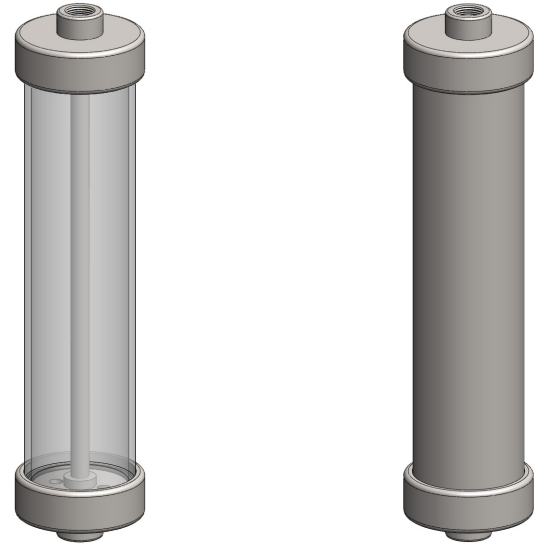

## Drain Vessel

**Materials** 316L SS & Pyrex Glass  
**Pressure** 100 & 150 psi  
**Ports** 1/8" or 1/4"

The DG231 & DS232 drain vessels are specified to increase the housing capacity in coalescing applications where an automatic float drain cannot be used.

The housings are constructed from 316L stainless steel with a stainless steel or Pyrex glass bowl. The Pyrex bowl is also fitted with a bowl guard, this is not shown.

Standard housings have NPT ports and include Viton seals. Other seal types are available as an option. BSPT and BSPP port types are also available.

The housings are free from welds and comply with NACE MR-01-75 and conform to SEP of PED 97/23/EC.

These housings can also be supplied in a wide range of exotic materials, such as Hastelloy, Monel, Titanium etc.