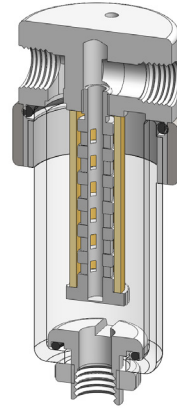

| | |
|------------------|-------------------------------|
| Materials | PTFE & Pyrex Glass |
| Pressure | 100 psi |
| Ports | 1/8" or 1/4" |
| Element | 12.57.□ |

FG121 series filter housings are constructed from PTFE, but use a Pyrex glass bowl so that the element can be monitored. They are specified for 1/8" & 1/4" line size applications.

Standard housings have NPT ports and a Viton seal. Other seal types are available as an option. BSPT and BSPP port types are also available.

Due to the nature of PTFE the housings are fitted with a 316L stainless steel collar on the head.

Technical Specifications

| Housing Model | FG121.101 | FG121.111 | FG121.201 | FG121.221 |
|---------------------------------------|-------------|-------------|-------------|-------------|
| Port Size | 1/8" NPT | 1/8" NPT | 1/4" NPT | 1/4" NPT |
| Drain | None | 1/8" NPT | None | 1/4" NPT |
| Maximum Pressure, psi | 100 | 100 | 100 | 100 |
| Maximum Temperature, °F | 300 | 300 | 300 | 300 |
| Materials of Construction (1) | | | | |
| Head & Internals | PTFE | PTFE | PTFE | PTFE |
| Bowl | Pyrex Glass | Pyrex Glass | Pyrex Glass | Pyrex Glass |
| Seals (2) | Viton | Viton | Viton | Viton |
| Filter Element Code (3) | 12.57.□ | 12.57.□ | 12.57.□ | 12.57.□ |
| Adsorber Cartridge Code (4) | 12.57.AT□ | 12.57.AT□ | 12.57.AT□ | 12.57.AT□ |
| Principle Dimensions in inches | | | | |
| Diameter | 1.95 | 1.95 | 1.95 | 1.95 |
| Height | 4.70 | 4.70 | 4.70 | 4.70 |
| Volume, cc | 63 | 63 | 63 | 63 |
| Weight, lbs | 0.25 | 0.25 | 0.25 | 0.25 |
| Accessories | | | | |
| Mounting Bracket | MBSS11 | MBSS11 | MBSS11 | MBSS11 |