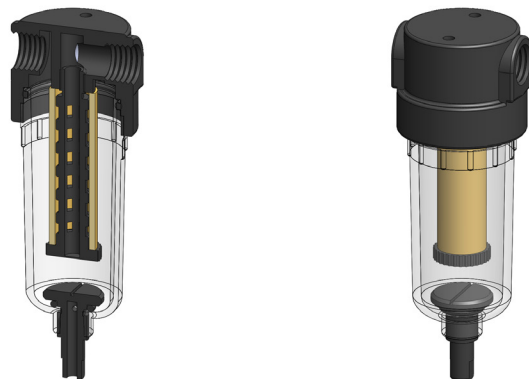

## Polyamide Filter Housing

<b>Materials</b>	<b>Polyamide</b>
<b>Pressure</b>	<b>150 psi</b>
<b>Ports</b>	<b>1/8" or 1/4"</b>
<b>Element</b>	<b>12.57.□</b>

NN122 series filter housings are constructed entirely from polyamide - the bowl uses a clear polyamide. They are supplied with 1/8" or 1/4" ports and a range of drain options. These housings are suitable for compressed air systems and general filtration applications.

Standard housings have NPT ports and Viton seals. Other seal types are available as an option. BSPT and BSPP port types are also available.

### Technical Specifications

Housing Model	NN122.101	NN122.111	NN122.161	NN122.201	NN122.211	NN122.261
Port Size	1/8" NPT	1/8" NPT	1/8" NPT	1/4" NPT	1/4" NPT	1/4" NPT
Drain	None	1/8" NPT	Manual	None	1/8" NPT	Manual
Maximum Pressure, psi	150	150	150	150	150	150
Maximum Temperature, °F	120	120	120	120	120	120
<b>Materials of Construction (1)</b>						
Head, Bowl & Internals	PA	PA	PA	PA	PA	PA
Seals (2)	Viton	Viton	Viton	Viton	Viton	Viton
Filter Element Code (3)	12.57.□	12.57.□	12.57.□	12.57.□	12.57.□	12.57.□
Adsorber Cartridge Code (4)	12.57.AT□	12.57.AT□	12.57.AT□	12.57.AT□	12.57.AT□	12.57.AT□
<b>Principle Dimensions in inches</b>						
Diameter	1.75	1.75	1.75	1.75	1.75	1.75
Height	4.45	4.45	5.00	4.45	4.45	5.00
Volume, cc	55	55	55	55	55	55
Weight, lbs	0.10	0.10	0.10	0.10	0.10	0.10
<b>Accessories</b>						
Mounting Bracket	MBSS11	MBSS11	MBSS11	MBSS11	MBSS11	MBSS11