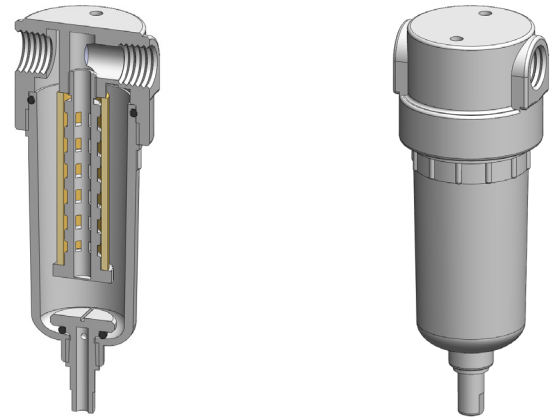

<b>Materials</b>	<b>PVDF</b>
<b>Pressure</b>	<b>100 psi</b>
<b>Ports</b>	<b>1/8" or 1/4"</b>
<b>Element</b>	<b>12.57.□</b>

KK121 series filter housings are constructed entirely from PVDF. They are supplied with 1/8" or 1/4" ports and have a range of drain options.

These housings are specified where a good chemical resistance is required.

Standard housings have NPT ports and a Viton seal. Other seal types are available as an option. BSPT and BSPP port types are also available.

## Technical Specifications

Housing Model	KK121.101	KK121.111	KK121.161	KK121.201	KK121.211	KK121.261
Port Size	1/8" NPT	1/8" NPT	1/8" NPT	1/4" NPT	1/4" NPT	1/4" NPT
Drain	None	1/8" NPT	Manual	None	1/8" NPT	Manual
Maximum Pressure, psi	100	100	100	100	100	100
Maximum Temperature, °F	250	250	250	250	250	250
<b>Materials of Construction (1)</b>						
Head, Bowl & Internals	PVDF	PVDF	PVDF	PVDF	PVDF	PVDF
Seals (2)	Viton	Viton	Viton	Viton	Viton	Viton
Filter Element Code (3)	12.57.□	12.57.□	12.57.□	12.57.□	12.57.□	12.57.□
Adsorber Cartridge Code (4)	12.57.AT□	12.57.AT□	12.57.AT□	12.57.AT□	12.57.AT□	12.57.AT□
<b>Principle Dimensions in inches</b>						
Diameter	1.75	1.75	1.75	1.75	1.75	1.75
Height	4.45	4.45	5.00	4.45	4.45	5.00
Volume, cc	55	55	55	55	55	55
Weight, lbs	0.15	0.15	0.15	0.15	0.15	0.15
<b>Accessories</b>						
Mounting Bracket	MBSS11	MBSS11	MBSS11	MBSS11	MBSS11	MBSS11