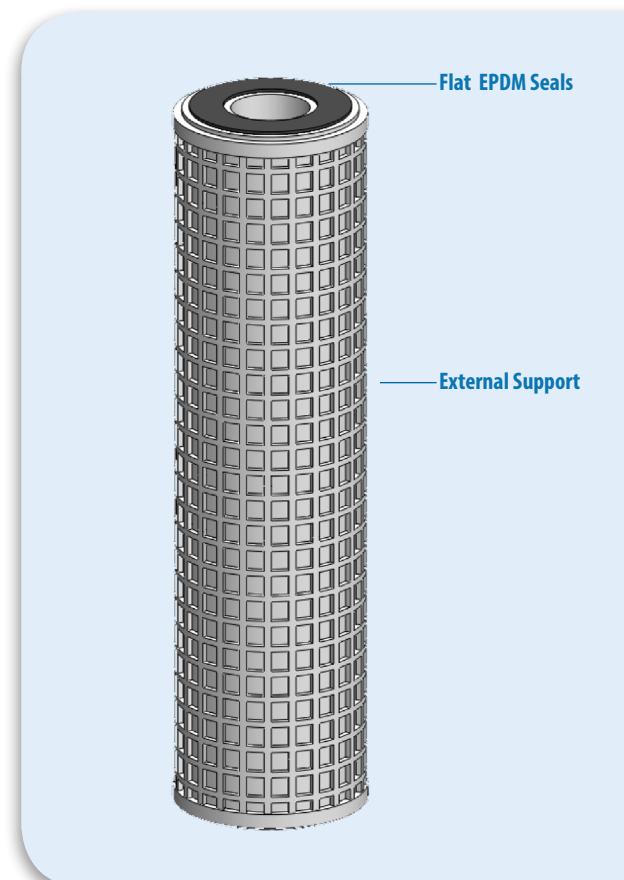

LP Depth Filter Cartridges

Designed to filter liquids with high solids contents.

The LP depth filter cartridges are constructed entirely of polypropylene, and provide excellent chemical and solvent resistance. All LP cartridges have a graded efficiency construction: the filtration efficiency increases from the inside surface to the outside surface, in the direction of flow. This construction provides exceptionally high solids holding capacity giving a longer life of the filter cartridge.

The seven retention efficiency grades offered cover the particle size ranges from 75 micron to 0.22 micron.

The LP depth filter cartridges may be used for fine filtration of liquids with heavy dirt loading, when chemical or solvent resistance is required.

Standard Sizes			
Size	Length	Inside Ø	Outside Ø
51.125.LP□	125mm	27mm	65mm
51.250.LP□	251mm	27mm	65mm
51.500.LP□	508mm	27mm	65mm

Standard Grades	
Grade	80% Capture Rating
LP10	75µm
LP20	25µm
LP30	10µm
LP40	2µm
LP50	1µm
LP60	0.6µm
LP70	0.4µm
LP80	0.2µm

Replace the □ in the part numbers shown with the grade selected from the table, for example, 51.250.LP 40 Filter Cartridge.

Filter Housings for LP Cartridges

We can offer our SS series filter housing with internal components suitable for the LP Filter Cartridges. These filter housings can be supplied for pressures up to 400 bar.

To order this type of filter housing add the suffix .LP to the standard part number, for example SS425.621.LP Filter Housing.

Need something special? No problem

Let our skilled designers & engineers take care of every aspect including:

- Port Sizes
- OEM Labeling
- Differential Pressure Indicators
- Sealing Types