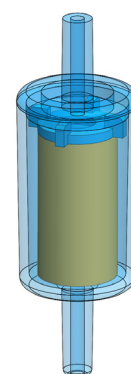

Materials Polyamide & PVDF
Pressure Up to 8 Bar
Ports 1/4" or 6mm Spigots
Element 12.16.□ & 12.32.□

Disposable In-Line Filters (DIF.M and DIF) consist of permanently welded housings with encapsulated microfibre filter elements. This makes them ideal for portable analysers and other analysis systems requiring a robust and easily replaceable filter.

A choice of body materials makes them suitable for a wide range of chemical environments. The units on this page are designed for particulate removal in gas and liquid applications. The K type filter element is fitted as standard, but other element types can also be installed.

Replace the □ in the part number with the grade required, for example DIF.N5K

For larger size DIFs see data sheet CF/2.1/050a.

DIF.MN□

DIF.N□

Technical Specifications

Housing Model (1)	DIF.MN□	DIF.MN□.6mm	DIF.MK□	DIF.MK□.6mm	DIF.N□	DIF.N□.6mm	DIF.K□	DIF.K□.6mm
Port Spigot Size	Ø 1/4"	Ø 6mm	Ø 1/4"	Ø 6mm	Ø 1/4"	Ø 6mm	Ø 1/4"	Ø 6mm
Maximum Pressure, Bar	8	8	4	4	8	8	4	4
Maximum Temperature, °C								
At 0 Bar	110	110	110	110	110	110	110	110
At Maximum Pressure,	50	50	50	50	50	50	50	50
Materials of Construction (2)								
Body	PA	PA	PVDF	PVDF	PA	PA	PVDF	PVDF
Filter Element Size	12.16	12.16	12.16	12.16	12.32	12.32	12.32	12.32
Standard Element (3)	K Type	K Type	K Type	K Type	K Type	K Type	K Type	K Type
Principal Dimensions in mm								
Diameter	25	25	25	25	25	25	25	25
Body Length	27.5	27.5	27.5	27.5	43.5	43.5	43.5	43.5
Spigot Length	7.5	7.5	7.5	7.5	20	20	20	20
Volume, cc	6	6	6	6	11	11	11	11