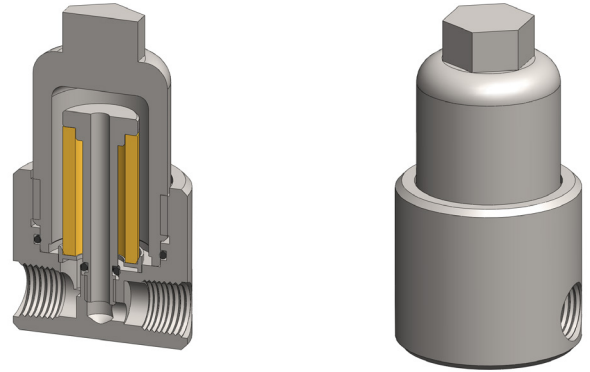

Materials	316L Stainless Steel
Pressure	350 Bar
Ports	1/8" or 1/4"
Element	12.32.□

SV117 series filter housings are specified for 1/8" & 1/4" line size coalescing applications. The housing is designed so the ports and drain connection are all arranged in the head. This means that the drain does not have to be disconnected to change the filter element and the element remains vertical which is the correct orientation for efficient coalescing.

Standard housings have NPT ports and include Viton seals. Other seal types are available as an option. BSPT and BSPP port types are also available.

The housings are free from welds and comply with NACE MR-01-75 and are CE marked in accordance with PED 2014/68/EU.

These housings can also be supplied in a wide range of exotic materials, such as Hastelloy, Monel, Titanium etc.

Technical Specifications

Housing Model	SV117.111	SV117.221
Port Size	1/8" NPT	1/4" NPT
Drain	1/8" NPT	1/4" NPT
Maximum Pressure, Bar (1)	350	350
Maximum Temperature, °C (2)	200	200
Materials of Construction (3)		
Head, Bowl & Internals	316L SS	316L SS
Seals (4)	Viton	Viton
Filter Element Code (5)	12.32.□	12.32.□
Principal Dimensions in mm		
Diameter	44	44
Height	80.5	80.5
Volume, cc	25	25
Weight, kg	0.55	0.55
Accessories		
Mounting Bracket	MB.SV117	MB.SV117

Notes

- (1) Above 200°C the pressure rating is reduced, consult us for the exact rating at any specific temperature
- (2) Maximum temperature 200°C using standard seal. For temperatures up to 324°C use a Chemraz seal
- (3) Material abbreviations, 316L SS = 316L Stainless Steel
- (4) Add suffix for other seal types, Chemraz = .C, Nitrile = N, Kalrez = .K, EPDM = .E, Silicone = .S, (e.g. SV117.221.E)
- (5) Replace the □ with the grade required, e.g. 12.32.5CK