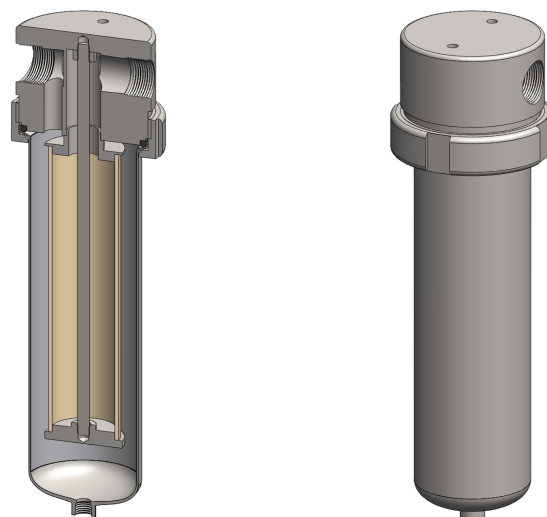

Materials	316L Stainless Steel
Pressure	35 Bar
Ports	3/4" or 1"
Element	51.230.□

SS424 series filter housings are specified for 3/4" and 1" line size applications up to 35 bar. For applications over 35 bar, higher pressure versions are available, see the SS425, SS426, and SS428 filter housings.

Standard housings have NPT ports and a Viton seal. Other seal types are available as an option. BSPT and BSPP port types are also available.

The housings are free from welds and comply with NACE MR-01-75 and are CE marked in accordance with PED 2014/68/EU.

These housings can also be supplied in a wide range of exotic materials, such as Hastelloy, Monel, Titanium etc.

Technical Specifications

Housing Model	SS424.521	SS424.621
Port Size	3/4" NPT	1" NPT
Drain	1/4" NPT	1/4" NPT
Maximum Pressure, Bar (1)	35	35
Maximum Temperature, °C (2)	200	200
Materials of Construction (3)		
Head, Bowl & Internals	316L SS	316L SS
Seal (4)	Viton	Viton
Filter Element Code (5)	51.230.□	51.230.□
Adsorber Cartridge Code (6)	51.230.AD□	51.230.AD□
Principal Dimensions in mm		
Diameter	110	110
Height	388	388
Volume, cc	1350	1350
Weight, kg	7.8	7.8
Accessories		
Support Core	SC.SS42	SC.SS42
Mounting Bracket	MB.SS42	MB.SS42