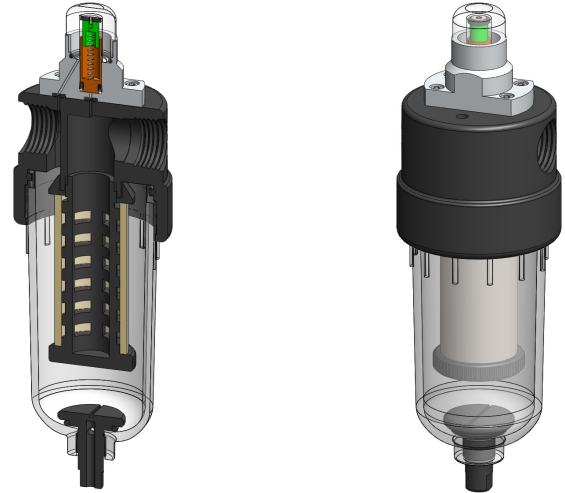

Materials Aluminium & Polyamide
Pressure 10 Bar
Ports 1/4" or 1/2"
Element 25.64.□

AiN212 series filter housings with differential pressure indicators have an anodised aluminium head with polyamide bowl and internals.

They are supplied with 1/4" or 1/2" ports and have a range of drain options including an automatic version. These housings are suitable for compressed air systems and general filtration applications.

Standard housings have NPT ports and Viton seals. Other seal types are available as an option. BSPT and BSPP port types are also available.

Technical Specifications

Housing Model	AiN212.201	AiN212.221	AiN212.261	AiN212.271	AiN212.401	AiN212.421	AiN212.461	AiN212.471
Port Size	1/4" NPT	1/4" NPT	1/4" NPT	1/4" NPT	1/2" NPT	1/2" NPT	1/2" NPT	1/2" NPT
Drain	None	1/4" NPT	Manual	Automatic	None	1/4" NPT	Manual	Automatic
Maximum Pressure, Bar	10	10	10	10	10	10	10	10
Maximum Temperature, °C	50	50	50	50	50	50	50	50
Materials of Construction (1)								
Head	AL	AL	AL	AL	AL	AL	AL	AL
Bowl & Internals	PA	PA	PA	PA	PA	PA	PA	PA
Seals (2)	Viton	Viton	Viton	Viton	Viton	Viton	Viton	Viton
Filter Element Code (3)	25.64.□	25.64.□	25.64.□	25.64.□	25.64.□	25.64.□	25.64.□	25.64.□
Adsorber Cartridge Code (4)	25.64.AT□	25.64.AT□	25.64.AT□	-	25.64.AT□	25.64.AT□	25.64.AT□	-
Principal Dimensions in mm								
Diameter	62	62	62	62	62	62	62	62
Height	190.5	190.5	202	202	190.5	190.5	202	202
Volume, cc	140	140	140	140	140	140	140	140
Weight, kg	0.3	0.3	0.3	0.3	0.3	0.3	0.3	0.3
Accessories								
Mounting Bracket	MB.AiN21	MB.AiN21	MB.AiN21	MB.AiN21	MB.AiN21	MB.AiN21	MB.AiN21	MB.AiN21

(4) Replace the □ with the type required, e.g. 25.64.AT01. Adsorber cartridges are not suitable for housings with automatic drains

Contact Us

Classic Filters Ltd.
Sextant Park
Neptune Close
Rochester
Kent
England
ME2 4LU