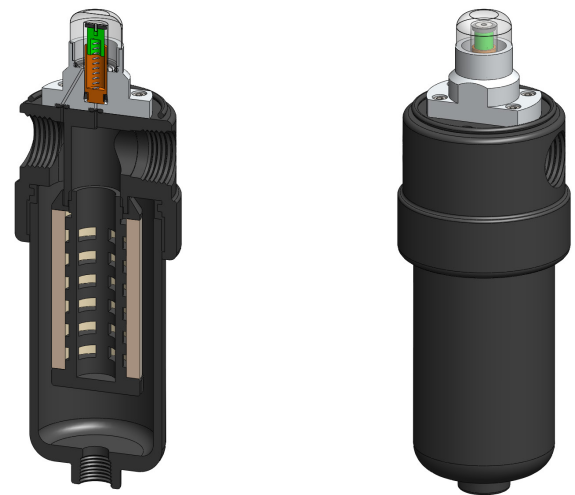

Materials Aluminium
Pressure 17 Bar
Ports 1/4" or 1/2"
Element 25.64.□

AiA213 series filter housings with differential pressure indicators have an anodised aluminium head and bowl with polyamide internals.

They are supplied with 1/4" or 1/2" ports and have a range of drain options including an automatic version. These housings are suitable for compressed air systems and general filtration applications.

Standard housings have NPT ports and Viton seals. Other seal types are available as an option. BSPT and BSPP port types are also available.

Technical Specifications

Housing Model	AiA213.201	AiA213.221	AiA213.261	AiA213.271	AiA213.401	AiA213.421	AiA213.461	AiA213.471
Port Size	1/4" NPT	1/4" NPT	1/4" NPT	1/4" NPT	1/2" NPT	1/2" NPT	1/2" NPT	1/2" NPT
Drain	None	1/4" NPT	Manual	Automatic	None	1/4" NPT	Manual	Automatic
Maximum Pressure, Bar	17	17	17	17	17	17	17	17
Maximum Temperature, °C	50	50	50	50	50	50	50	50
Materials of Construction (1)								
Head & Bowl	AL	AL	AL	AL	AL	AL	AL	AL
Internals	PA	PA	PA	PA	PA	PA	PA	PA
Seals (2)	Viton	Viton	Viton	Viton	Viton	Viton	Viton	Viton
Filter Element Code (3)	25.64.□	25.64.□	25.64.□	25.64.□	25.64.□	25.64.□	25.64.□	25.64.□
Adsorber Cartridge Code (4)	25.64.AT□	25.64.AT□	25.64.AT□	-	25.64.AT□	25.64.AT□	25.64.AT□	-
Principal Dimensions in mm								
Diameter	62	62	62	62	62	62	62	62
Height	176	176	189	189	176	176	189	189
Volume, cc	140	140	140	140	140	140	140	140
Weight, kg	0.45	0.45	0.45	0.45	0.45	0.45	0.45	0.45
Accessories								
Mounting Bracket	MB.AiN21	MB.AiN21	MB.AiN21	MB.AiN21	MB.AiN21	MB.AiN21	MB.AiN21	MB.AiN21

(4) Replace the □ with the type required, e.g. 25.64.AT01. Adsorber cartridges are not suitable for housings with automatic drains

Contact Us

Classic Filters Ltd.
Sextant Park
Neptune Close
Rochester
Kent
England
ME2 4LU