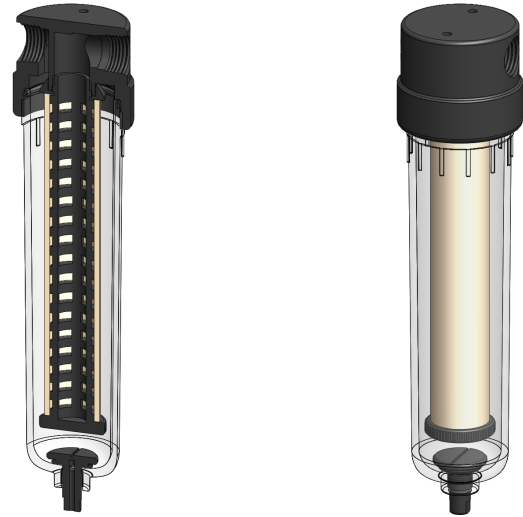

AN222 & AN232 Filter Housing

Materials	Aluminium & Polyamide
Pressure	10 Bar
Ports	1/4" or 1/2"
Element	25.127.□ & 25.178.□

AN222 & AN232 series filter housings have an anodised aluminium head with polyamide bowl and internals.

They are supplied with 1/4" or 1/2" ports and have a range of drain options. These housings are suitable for compressed air systems and general filtration applications.

Standard housings have NPT ports and Viton seals. Other seal types are available as an option. BSPT and BSPP port types are also available.

Technical Specifications

Housing Model	AN232.201	AN232.221	AN232.261	AN222.271	AN232.401	AN232.421	AN232.461	AN222.471
Port Size	1/4" NPT	1/4" NPT	1/4" NPT	1/4" NPT	1/2" NPT	1/2" NPT	1/2" NPT	1/2" NPT
Drain	None	1/4" NPT	Manual	Automatic	None	1/4" NPT	Manual	Automatic
Maximum Pressure, Bar	10	10	10	10	10	10	10	10
Maximum Temperature, °C	50	50	50	50	50	50	50	50
Materials of Construction (1)								
Head	AL	AL	AL	AL	AL	AL	AL	AL
Bowl & Internals	PA	PA	PA	PA	PA	PA	PA	PA
Seals (2)	Viton	Viton	Viton	Viton	Viton	Viton	Viton	Viton
Filter Element Code (3)	25.178.□	25.178.□	25.178.□	25.127.□	25.178.□	25.178.□	25.178.□	25.127.□
Adsorber Cartridge Code (4)	25.178.AT□	25.178.AT□	25.178.AT□	-	25.178.AT□	25.178.AT□	25.178.AT□	-
Principal Dimensions in mm								
Diameter	62	62	62	62	62	62	62	62
Height	226	226	238	238	226	226	238	238
Volume, cc	240	240	240	240	240	240	240	240
Weight, kg	0.35	0.35	0.35	0.35	0.35	0.35	0.35	0.35
Accessories								
Mounting Bracket	MB.SS21	MB.SS21	MB.SS21	MB.SS21	MB.SS21	MB.SS21	MB.SS21	MB.SS21