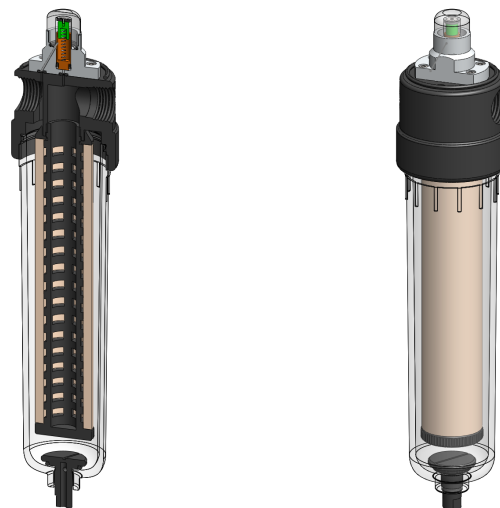

AiN222 & AiN232

Filter Housing with DPI

Materials	Aluminium & Polyamide
Pressure	10 Bar
Ports	1/4" or 1/2"
Element	25.127.□ & 25.178.□

AiN222 & AiN232 series filter housings with differential pressure indicator have an anodised aluminium head with polyamide bowl and internals.

They are supplied with 1/4" or 1/2" ports and have a range of drain options. These housings are suitable for compressed air systems and general filtration applications.

Standard housings have NPT ports and Viton seals. Other seal types are available as an option. BSPT and BSPP port types are also available.

Technical Specifications

Housing Model	AiN232.201	AiN232.221	AiN232.261	AiN222.271	AiN232.401	AiN232.421	AiN232.461	AiN222.471
Port Size	1/4" NPT	1/4" NPT	1/4" NPT	1/4" NPT	1/2" NPT	1/2" NPT	1/2" NPT	1/2" NPT
Drain	None	1/4" NPT	Manual	Automatic	None	1/4" NPT	Manual	Automatic
Maximum Pressure, Bar	10	10	10	10	10	10	10	10
Maximum Temperature, °C	50	50	50	50	50	50	50	50
Materials of Construction (1)								
Head	AL	AL	AL	AL	AL	AL	AL	AL
Bowl & Internals	PA	PA	PA	PA	PA	PA	PA	PA
Seals (2)	Viton	Viton	Viton	Viton	Viton	Viton	Viton	Viton
Filter Element Code (3)	25.178.□	25.178.□	25.178.□	25.127.□	25.178.□	25.178.□	25.178.□	25.127.□
Adsorber Cartridge Code (4)	25.178.AT□	25.178.AT□	25.178.AT□	-	25.178.AT□	25.178.AT□	25.178.AT□	-
Principal Dimensions in mm								
Diameter	62	62	62	62	62	62	62	62
Height	251	251	264	264	251	251	264	264
Volume, cc	240	240	240	240	240	240	240	240
Weight, kg	0.35	0.35	0.35	0.35	0.35	0.35	0.35	0.35
Accessories								
Mounting Bracket	MB.AiN21	MB.AiN21	MB.AiN21	MB.AiN21	MB.AiN21	MB.AiN21	MB.AiN21	MB.AiN21