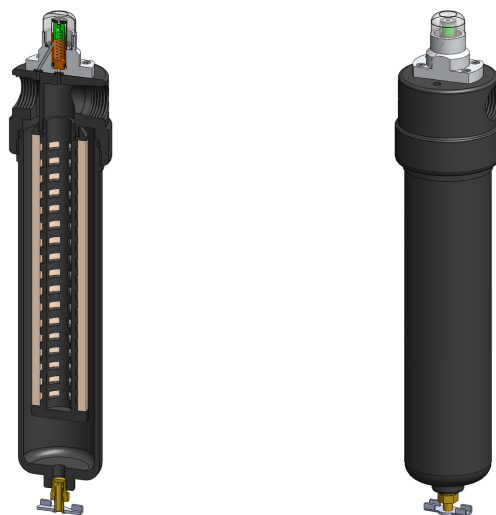

AiA223 & AiA233

Filter Housing with DPI

Materials	Aluminium
Pressure	17 Bar
Ports	1/4" or 1/2"
Element	25.127.□ & 25.178.□

AiA223 & AiA233 series filter housings with differential pressure indicators have an anodised aluminium head and bowl with polyamide internals.

They are supplied with 1/4" or 1/2" ports and have a range of drain options. These housings are suitable for compressed air systems and general filtration applications.

Standard housings have NPT ports and Viton seals. Other seal types are available as an option. BSPT and BSPP port types are also available.

Technical Specifications

Housing Model	AiA233.201	AiA233.211	AiA233.261	AiA223.271	AiA233.401	AiA233.411	AiA233.461	AiA223.471
Port Size	1/4" NPT	1/4" NPT	1/4" NPT	1/4" NPT	1/2" NPT	1/2" NPT	1/2" NPT	1/2" NPT
Drain	None	1/8" NPT	Manual	Automatic	None	1/8" NPT	Manual	Automatic
Maximum Pressure, Bar	17	17	17	17	17	17	17	17
Maximum Temperature, °C	50	50	50	50	50	50	50	50
Materials of Construction (1)								
Head & Bowl	AL	AL	AL	AL	AL	AL	AL	AL
Internals	PA	PA	PA	PA	PA	PA	PA	PA
Seals (2)	Viton	Viton	Viton	Viton	Viton	Viton	Viton	Viton
Filter Element Code (3)	25.178.□	25.178.□	25.178.□	25.127□	25.178.□	25.178.□	25.178.□	25.127□
Adsorber Cartridge Code (4)	25.178.AT□	25.178.AT□	25.178.AT□	-	25.178.AT□	25.178.AT□	25.178.AT□	-
Principal Dimensions in mm								
Diameter	62	62	62	62	62	62	62	62
Height	297	297	309	309	297	297	309	309
Volume, cc	240	240	240	240	240	240	240	240
Weight, kg	0.35	0.35	0.35	0.35	0.35	0.35	0.35	0.35
Accessories								
Mounting Bracket	MB.AiN21	MB.AiN21	MB.AiN21	MB.AiN21	MB.AiN21	MB.AiN21	MB.AiN21	MB.AiN21