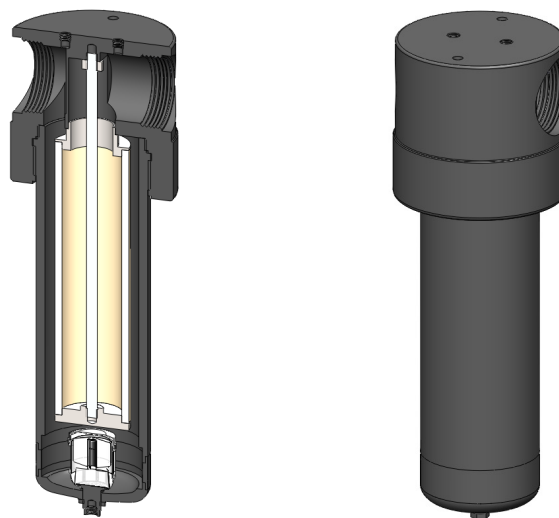

Materials	Aluminium
Pressure	17 Bar
Ports	1&1/2" or 2"
Element	51.230.□

The AA423 series filter housings have anodised aluminium head, bowl and internals with a stainless steel tie rod. They are supplied with 1&1/2" or 2" ports and have a range of drain options. These housings are suitable for compressed air systems and general filtration applications.

Standard housings have NPT ports and Viton seals. Other seal types are available as an option. BSPT and BSPP port types are also available.

Technical Specifications

Housing Model	AA423.711	AA423.761	AA423.771	AA423.811	AA423.861	AA423.871
Port Size	1&1/2" NPT	1&1/2" NPT	1&1/2" NPT	2" NPT	2" NPT	2" NPT
Drain	1/8" NPT	Manual	Automatic	1/8" NPT	Manual	Automatic
Maximum Pressure, Bar	17	17	17	17	17	17
Maximum Temperature, °C	120	120	120	120	120	120
Materials of Construction (1)						
Head & Bowl	AL	AL	AL	AL	AL	AL
Internals	AL & SS	AL & SS	AL & SS	AL & SS	AL & SS	AL & SS
Seals (2)	Viton	Viton	Viton	Viton	Viton	Viton
Filter Element Code (3)	51.230.□	51.230.□	51.230.□	51.230.□	51.230.□	51.230.□
Adsorber Cartridge Code (4)	51.230.AD□	51.230.AD□	51.230.AD□	51.230.AD□	51.230.AD□	51.230.AD□
Principal Dimensions in mm						
Diameter	135	135	135	135	135	135
Height	405	418	418	405	418	418
Volume, cc	1300	1300	1300	1300	1300	1300
Weight, kg	4.0	4.0	4.0	4.0	4.0	4.0
Accessories						
Mounting Bracket	MB.AA42	MB.AA42	MB.AA42	MB.AA42	MB.AA42	MB.AA42