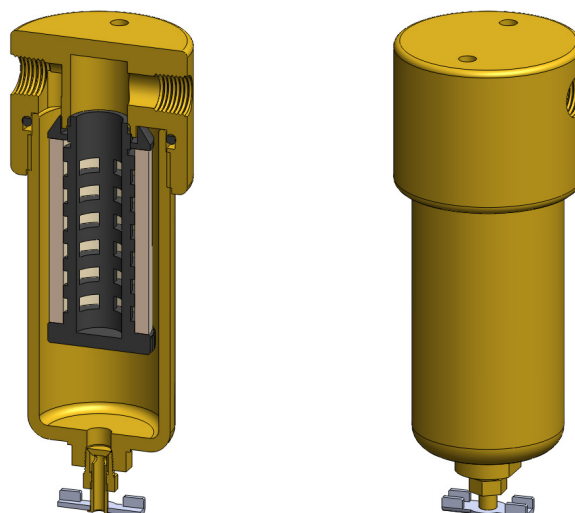

<b>Materials</b>	<b>Brass</b>
<b>Pressure</b>	<b>17 Bar</b>
<b>Ports</b>	<b>1/4" or 1/2"</b>
<b>Element</b>	<b>25.64.□</b>

BB213 series filter housings have a head and bowl machined from solid brass bar with polyamide internals.

They are supplied with 1/4" or 1/2" ports with a range of drain options including a manual twist drain. These housings are suitable for compressed air systems and general filtration applications.

Standard housings have NPT ports and Viton seals. Other seal types are available as an option. BSPT and BSPP port types are also available.

## Technical Specifications

Housing Model	BB213.201	BB213.211	BB213.261	BB213.401	BB213.411	BB213.461
Port Size	1/4" NPT	1/4" NPT	1/4" NPT	1/2" NPT	1/2" NPT	1/2" NPT
Drain	None	1/8" NPT	Manual	None	1/8" NPT	Manual
Maximum Pressure, Bar	17	17	17	17	17	17
Maximum Temperature, °C	120	120	120	120	120	120
<b>Materials of Construction (1)</b>						
Head & Bowl	Brass	Brass	Brass	Brass	Brass	Brass
Internals	PA	PA	PA	PA	PA	PA
Seal (2)	Viton	Viton	Viton	Viton	Viton	Viton
Filter Element Code (3)	25.64.□	25.64.□	25.64.□	25.64.□	25.64.□	25.64.□
Adsorber Cartridge Code (4)	25.64.AT□	25.64.AT□	25.64.AT□	25.64.AT□	25.64.AT□	25.64.AT□
<b>Principal Dimensions in mm</b>						
Diameter	62	62	62	62	62	62
Height	149	149	162	149	149	162
Volume, cc	150	150	150	150	150	150
Weight, kg	1.5	1.5	1.5	1.5	1.5	1.5
<b>Accessories</b>						
Mounting Bracket	MB.SS21	MB.SS21	MB.SS21	MB.SS21	MB.SS21	MB.SS21