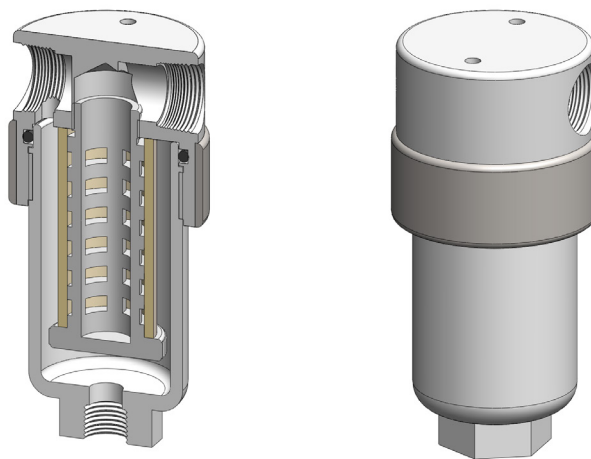

| | |
|------------------|---------------------|
| Materials | PTFE |
| Pressure | 7 Bar |
| Ports | 1/4" or 1/2" |
| Element | 25.64.□ |

FF211 series filter housings are specified for 1/4" & 1/2" line size applications where a PTFE material is required. FF111 or FF121 series housings should be considered for applications where response time is important. Where a longer service time is required the larger FF231 series housings are available.

Standard housings have NPT ports and a Viton seal. Other seal types are available as an option. BSPT and BSPP port types are also available.

Due to the nature of PTFE, the housings are fitted with a 316L stainless steel collar on the outside of the head.

Technical Specifications

| Housing Model | FF211.201 | FF211.221 | FF211.401 | FF211.421 |
|--------------------------------------|-----------|-----------|-----------|-----------|
| Port Size | 1/4" NPT | 1/4" NPT | 1/2" NPT | 1/2" NPT |
| Drain | None | 1/4" NPT | None | 1/4" NPT |
| Maximum Pressure, Bar | 7 | 7 | 7 | 7 |
| Maximum Temperature, °C | 150 | 150 | 150 | 150 |
| Materials of Construction (1) | | | | |
| Head, Bowl & Internals | PTFE | PTFE | PTFE | PTFE |
| Seal (2) | Viton | Viton | Viton | Viton |
| Filter Element Code (3) | 25.64.□ | 25.64.□ | 25.64.□ | 25.64.□ |
| Adsorber Cartridge Code (4) | 25.64.AT□ | 25.64.AT□ | 25.64.AT□ | 25.64.AT□ |
| Principal Dimensions in mm | | | | |
| Diameter | 60 | 60 | 60 | 60 |
| Height | 128.5 | 128.5 | 128.5 | 128.5 |
| Volume, cc | 90 | 90 | 90 | 90 |
| Weight, kg | 0.47 | 0.47 | 0.47 | 0.47 |
| Accessories | | | | |
| Mounting Bracket | MB.SS21 | MB.SS21 | MB.SS21 | MB.SS21 |