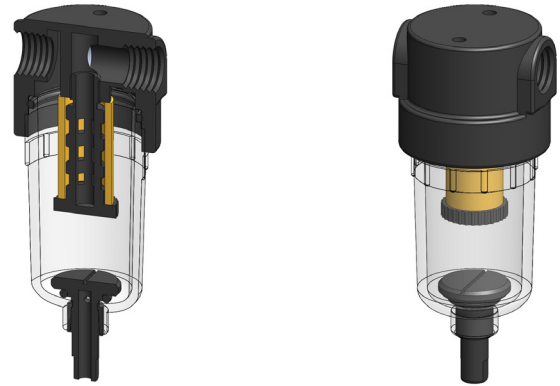

## Polyamide Filter Housing

**Materials** Polyamide  
**Pressure** 10 Bar  
**Ports** 1/8" or 1/4"  
**Element** 12.32.□

NN112 series filter housings are constructed entirely from polyamide - the bowl uses a clear polyamide. They are supplied with 1/8" or 1/4" ports and a range of drain options. These housings are suitable for compressed air systems and general filtration applications.

Standard housings have NPT ports and Viton seals. Other seal types are available as an option. BSPT and BSPP port types are also available.

### Technical Specifications

Housing Model	NN112.101	NN112.111	NN112.161	NN112.201	NN112.211	NN112.261
Port Size	1/8" NPT	1/8" NPT	1/8" NPT	1/4" NPT	1/4" NPT	1/4" NPT
Drain	None	1/8" NPT	Manual	None	1/8" NPT	Manual
Maximum Pressure, Bar	10	10	10	10	10	10
Maximum Temperature, °C	50	50	50	50	50	50
<b>Materials of Construction (1)</b>						
Head, Bowl & Internals	PA	PA	PA	PA	PA	PA
Seals (2)	Viton	Viton	Viton	Viton	Viton	Viton
Filter Element Code (3)	12.32.□	12.32.□	12.32.□	12.32.□	12.32.□	12.32.□
Adsorber Cartridge Code (4)	12.32.AT□	12.32.AT□	12.32.AT□	12.32.AT□	12.32.AT□	12.32.AT□
<b>Principal Dimensions in mm</b>						
Diameter	45	45	45	45	45	45
Height	96.5	96.5	111	96.5	96.5	111
Volume, cc	45	45	45	45	45	45
Weight, kg	0.04	0.04	0.04	0.04	0.04	0.04
<b>Accessories</b>						
Mounting Bracket	MB.SS11	MB.SS11	MB.SS11	MB.SS11	MB.SS11	MB.SS11