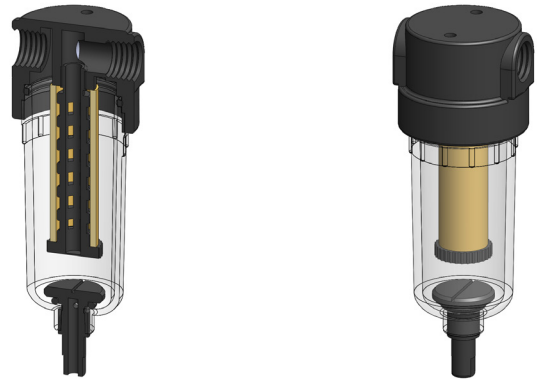

**Materials** Polyamide  
**Pressure** 10 Bar  
**Ports** 1/8" or 1/4"  
**Element** 12.57.□

NN122 series filter housings are constructed entirely from polyamide - the bowl uses a clear polyamide. They are supplied with 1/8" or 1/4" ports and a range of drain options. These housings are suitable for compressed air systems and general filtration applications.

Standard housings have NPT ports and Viton seals. Other seal types are available as an option. BSPT and BSPP port types are also available.

### Technical Specifications

Housing Model	NN122.101	NN122.111	NN122.161	NN122.201	NN122.211	NN122.261
Port Size	1/8" NPT	1/8" NPT	1/8" NPT	1/4" NPT	1/4" NPT	1/4" NPT
Drain	None	1/8" NPT	Manual	None	1/8" NPT	Manual
Maximum Pressure, Bar	10	10	10	10	10	10
Maximum Temperature, °C	50	50	50	50	50	50
<b>Materials of Construction (1)</b>						
Head, Bowl & Internals	PA	PA	PA	PA	PA	PA
Seals (2)	Viton	Viton	Viton	Viton	Viton	Viton
Filter Element Code (3)	12.57.□	12.57.□	12.57.□	12.57.□	12.57.□	12.57.□
Adsorber Cartridge Code (4)	12.57.AT□	12.57.AT□	12.57.AT□	12.57.AT□	12.57.AT□	12.57.AT□
<b>Principal Dimensions in mm</b>						
Diameter	45	45	45	45	45	45
Height	113	113	127	113	113	127
Volume, cc	55	55	55	55	55	55
Weight, kg	0.05	0.05	0.05	0.05	0.05	0.05
<b>Accessories</b>						
Mounting Bracket	MB.SS11	MB.SS11	MB.SS11	MB.SS11	MB.SS11	MB.SS11