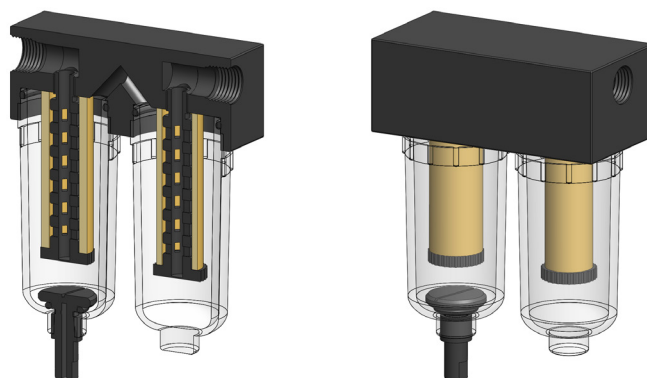

## Twin Polyamide Filter Housing

<b>Materials</b>	<b>Polyamide</b>
<b>Pressure</b>	<b>7 Bar</b>
<b>Ports</b>	<b>1/4"</b>
<b>Element</b>	<b>12.32.□ &amp; 12.57.□</b>

NT series twin filter housings have two elements and bowls fitted to a single head. The first stage is a pre-filter or coalescing element and the second stage a particulate element.

They are constructed entirely from polyamide and the bowls use a clear polyamide.

They are supplied with 1/4" ports and have a range of drain options. There are two mounting holes in the back face of the head for neat installation.

Standard housings have a Viton seal. Other seal types are available as an option. BSPT and BSPP port types are also available.

### Technical Specifications

Housing Model	NT1111.2601	NT1111.2101	NT1211.2601	NT1211.2101	NT1221.2601	NT1221.2101
Port Size	1/4" NPT	1/4" NPT	1/4" NPT	1/4" NPT	1/4" NPT	1/4" NPT
Drain - 1st Stage	Manual	1/8" NPT	Manual	1/8" NPT	Manual	1/8" NPT
Drain - 2nd Stage	None	None	None	None	None	None
Maximum Pressure, Bar	7	7	7	7	7	7
Maximum Temperature, °C	50	50	50	50	50	50
<b>Materials of Construction (1)</b>						
Head, Bowl & Internals	PA	PA	PA	PA	PA	PA
Seals (2)	Viton	Viton	Viton	Viton	Viton	Viton
Filter Element Code - 1st Stage (3)	12.32.□	12.32.□	12.57.□	12.57.□	12.57.□	12.57.□
Filter Element Code - 2nd Stage	12.32.□	12.32.□	12.32.□	12.32.□	12.57.□	12.57.□
<b>Principal Dimensions in mm</b>						
Length over ports	90	90	90	90	90	90
Height	80	80	95	95	95	95
Volume, cc	95	95	100	100	105	105
Weight, kg	0.2	0.2	0.2	0.2	0.2	0.2