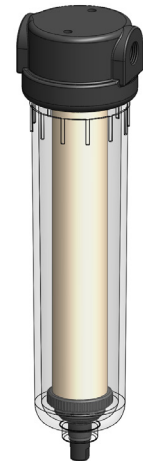

**Materials** Polyamide  
**Pressure** 10 Bar  
**Ports** 1/4" or 1/2"  
**Element** 25.178.□

NN232 series filter housings are constructed entirely from polyamide - the bowl uses a clear polyamide. They are supplied with 1/8" or 1/4" ports and a range of drain options. These housings are suitable for compressed air systems and general filtration applications.

Standard housings have NPT ports and Viton seals. Other seal types are available as an option. BSPT and BSPP port types are also available.

### Technical Specifications

Housing Model	NN232.201	NN232.221	NN232.261	NN232.401	NN232.421	NN232.461
Port Size	1/4" NPT	1/4" NPT	1/4" NPT	1/2" NPT	1/2" NPT	1/2" NPT
Drain	None	1/4" NPT	Manual	None	1/4" NPT	Manual
Maximum Pressure, Bar	10	10	10	10	10	10
Maximum Temperature, °C	50	50	50	50	50	50
<b>Materials of Construction (1)</b>						
Head, Bowl & Internals	PA	PA	PA	PA	PA	PA
Seals (2)	Viton	Viton	Viton	Viton	Viton	Viton
Filter Element Code (3)	25.178.□	25.178.□	25.178.□	25.178.□	25.178.□	25.178.□
Adsorber Cartridge Code (4)	25.178.AT□	25.178.AT□	25.178.AT□	25.178.AT□	25.178.AT□	25.178.AT□
<b>Principal Dimensions in mm</b>						
Diameter	65	65	65	65	65	65
Height	246	246	258	246	246	258
Volume, cc	310	310	310	310	310	310
Weight, kg	0.25	0.25	0.25	0.25	0.25	0.25
<b>Accessories</b>						
Mounting Bracket	MB.SS21	MB.SS21	MB.SS21	MB.SS21	MB.SS21	MB.SS21