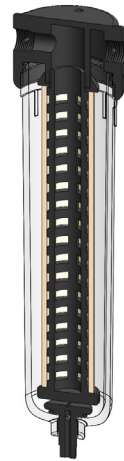

**Materials** Polyamide  
**Pressure** 10 Bar  
**Ports** 1/4" or 1/2"  
**Element** 25.178.□

NN232 series filter housings are constructed entirely from polyamide - the bowl uses a clear polyamide. They are supplied with 1/8" or 1/4" ports and a range of drain options. These housings are suitable for compressed air systems and general filtration applications.

Standard housings have NPT ports and Viton seals. Other seal types are available as an option. BSPT and BSPP port types are also available.

### Technical Specifications

Housing Model	NN232.201	NN232.221	NN232.261	NN232.401	NN232.421	NN232.461
Port Size	1/4" NPT	1/4" NPT	1/4" NPT	1/2" NPT	1/2" NPT	1/2" NPT
Drain	None	1/4" NPT	Manual	None	1/4" NPT	Manual
Maximum Pressure, Bar	10	10	10	10	10	10
Maximum Temperature, °C	50	50	50	50	50	50
<b>Materials of Construction (1)</b>						
Head, Bowl & Internals	PA	PA	PA	PA	PA	PA
Seals (2)	Viton	Viton	Viton	Viton	Viton	Viton
Filter Element Code (3)	25.178.□	25.178.□	25.178.□	25.178.□	25.178.□	25.178.□
Adsorber Cartridge Code (4)	25.178.AT□	25.178.AT□	25.178.AT□	25.178.AT□	25.178.AT□	25.178.AT□
<b>Principal Dimensions in mm</b>						
Diameter	65	65	65	65	65	65
Height	246	246	258	246	246	258
Volume, cc	310	310	310	310	310	310
Weight, kg	0.25	0.25	0.25	0.25	0.25	0.25
<b>Accessories</b>						
Mounting Bracket	MB.SS21	MB.SS21	MB.SS21	MB.SS21	MB.SS21	MB.SS21