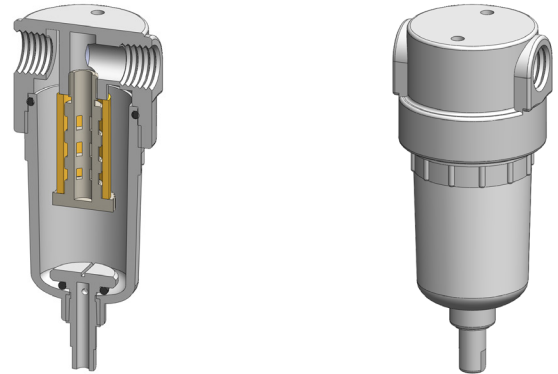

<b>Materials</b>	<b>Polypropylene</b>
<b>Pressure</b>	<b>7 Bar</b>
<b>Ports</b>	<b>1/8" or 1/4"</b>
<b>Element</b>	<b>12.32.□</b>

PP111 series filter housings are constructed entirely from polypropylene. They are supplied with 1/8" or 1/4" ports and have a range of drain options.

These housings are specified where a good chemical resistance is required.

Standard housings have NPT ports and a Viton seal. Other seal types are available as an option. BSPT and BSPP port types are also available.

## Technical Specifications

Housing Model	PP111.101	PP111.111	PP111.161	PP111.201	PP111.211	PP111.261
Port Size	1/8" NPT	1/8" NPT	1/8" NPT	1/4" NPT	1/4" NPT	1/4" NPT
Drain	None	1/8" NPT	Manual	None	1/8" NPT	Manual
Maximum Pressure, Bar	7	7	7	7	7	7
Maximum Temperature, °C	50	50	50	50	50	50
<b>Materials of Construction (1)</b>						
Head, Bowl & Internals	PP	PP	PP	PP	PP	PP
Seals (2)	Viton	Viton	Viton	Viton	Viton	Viton
Filter Element Code (3)	12.32.□	12.32.□	12.32.□	12.32.□	12.32.□	12.32.□
Adsorber Cartridge Code (4)	12.32.AT□	12.32.AT□	12.32.AT□	12.32.AT□	12.32.AT□	12.32.AT□
<b>Principal Dimensions in mm</b>						
Diameter	45	45	45	45	45	45
Height	96.5	96.5	111	96.5	96.5	111
Volume, cc	45	45	45	45	45	45
Weight, kg	0.04	0.04	0.04	0.04	0.04	0.04
<b>Accessories</b>						
Mounting Bracket	MB.SS11	MB.SS11	MB.SS11	MB.SS11	MB.SS11	MB.SS11