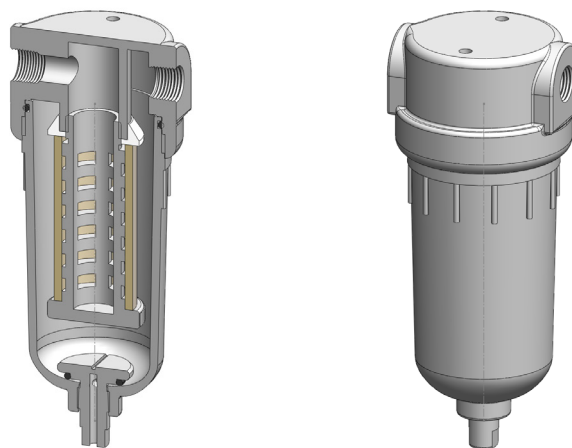

**Materials** Polypropylene  
**Pressure** 7 Bar  
**Ports** 1/4" or 1/2"  
**Element** 25.64.□

PP211 series filter housings are constructed entirely from polypropylene. They are supplied with 1/4" or 1/2" ports and have a range of drain options.

These housings are specified where a good chemical resistance is required.

Standard housings have NPT ports and a Viton seal. Other seal types are available as an option. BSPT and BSPP port types are also available.

## Technical Specifications

Housing Model	PP211.201	PP211.221	PP211.261	PP211.401	PP211.421	PP211.461
Port Size	1/4" NPT	1/4" NPT	1/4" NPT	1/2" NPT	1/2" NPT	1/2" NPT
Drain	None	1/4" NPT	Manual	None	1/4" NPT	Manual
Maximum Pressure, Bar	7	7	7	7	7	7
Maximum Temperature, °C	50	50	50	50	50	50
<b>Materials of Construction (1)</b>						
Head, Bowl & Internals	PP	PP	PP	PP	PP	PP
Seals (2)	Viton	Viton	Viton	Viton	Viton	Viton
Filter Element Code (3)	25.64.□	25.64.□	25.64.□	25.64.□	25.64.□	25.64.□
Adsorber Cartridge Code (4)	25.64.AT□	25.64.AT□	25.64.AT□	25.64.AT□	25.64.AT□	25.64.AT□
<b>Principal Dimensions in mm</b>						
Diameter	65	65	65	65	65	65
Height	147	147	159	147	147	159
Volume, cc	145	145	145	145	145	145
Weight, kg	0.2	0.2	0.2	0.2	0.2	0.2
<b>Accessories</b>						
Mounting Bracket	MB.SS21	MB.SS21	MB.SS21	MB.SS21	MB.SS21	MB.SS21