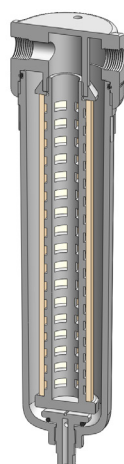

<b>Materials</b>	<b>Polypropylene</b>
<b>Pressure</b>	<b>7 Bar</b>
<b>Ports</b>	<b>1/4" or 1/2"</b>
<b>Element</b>	<b>25.178.□</b>

PP231 series filter housings are constructed entirely from polypropylene. They are supplied with 1/8" or 1/4" ports and have a range of drain options.

These housings are specified where a good chemical resistance is required.

Standard housings have NPT ports and a Viton seal. Other seal types are available as an option. BSPT and BSPP port types are also available.

### Technical Specifications

Housing Model	PP231.201	PP231.221	PP231.261	PP231.401	PP231.421	PP231.461
Port Size	1/4" NPT	1/4" NPT	1/4" NPT	1/2" NPT	1/2" NPT	1/2" NPT
Drain	None	1/4" NPT	Manual	None	1/4" NPT	Manual
Maximum Pressure, Bar	7	7	7	7	7	7
Maximum Temperature, °C	50	50	50	50	50	50
<b>Materials of Construction (1)</b>						
Head, Bowl & Internals	PP	PP	PP	PP	PP	PP
Seals (2)	Viton	Viton	Viton	Viton	Viton	Viton
Filter Element Code (3)	25.178.□	25.178.□	25.178.□	25.178.□	25.178.□	25.178.□
Adsorber Cartridge Code (4)	25.178.AT□	25.178.AT□	25.178.AT□	25.178.AT□	25.178.AT□	25.178.AT□
<b>Principal Dimensions in mm</b>						
Diameter	65	65	65	65	65	65
Height	246	246	258	246	246	258
Volume, cc	310	310	310	310	310	310
Weight, kg	0.25	0.25	0.25	0.25	0.25	0.25
<b>Accessories</b>						
Mounting Bracket	MB.SS21	MB.SS21	MB.SS21	MB.SS21	MB.SS21	MB.SS21

(4) Replace the □ with the type required, e.g. 25.178.AT01