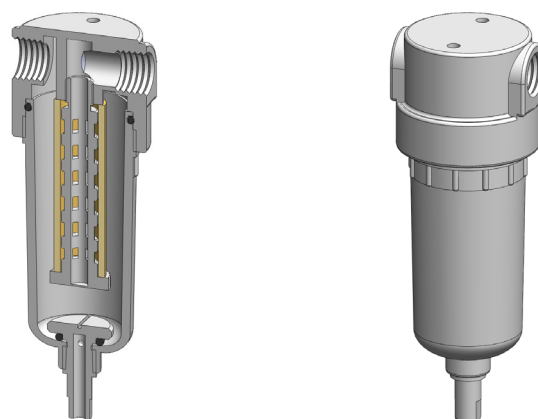

<b>Materials</b>	<b>PVDF</b>
<b>Pressure</b>	<b>7 Bar</b>
<b>Ports</b>	<b>1/8" or 1/4"</b>
<b>Element</b>	<b>12.57.□</b>

KK121 series filter housings are constructed entirely from PVDF. They are supplied with 1/8" or 1/4" ports and have a range of drain options.

These housings are specified where a good chemical resistance is required.

Standard housings have NPT ports and a Viton seal. Other seal types are available as an option. BSPT and BSPP port types are also available.

### Technical Specifications

Housing Model	KK121.101	KK121.111	KK121.161	KK121.201	KK121.211	KK121.261
Port Size	1/8" NPT	1/8" NPT	1/8" NPT	1/4" NPT	1/4" NPT	1/4" NPT
Drain	None	1/8" NPT	Manual	None	1/8" NPT	Manual
Maximum Pressure, Bar	7	7	7	7	7	7
Maximum Temperature, °C	120	120	120	120	120	120
<b>Materials of Construction (1)</b>						
Head, Bowl & Internals	PVDF	PVDF	PVDF	PVDF	PVDF	PVDF
Seals (2)	Viton	Viton	Viton	Viton	Viton	Viton
Filter Element Code (3)	12.57.□	12.57.□	12.57.□	12.57.□	12.57.□	12.57.□
Adsorber Cartridge Code (4)	12.57.AT□	12.57.AT□	12.57.AT□	12.57.AT□	12.57.AT□	12.57.AT□
<b>Principal Dimensions in mm</b>						
Diameter	45	45	45	45	45	45
Height	113	113	127	113	113	127
Volume, cc	55	55	55	55	55	55
Weight, kg	0.06	0.06	0.06	0.06	0.06	0.06
<b>Accessories</b>						
Mounting Bracket	MB.SS11	MB.SS11	MB.SS11	MB.SS11	MB.SS11	MB.SS11