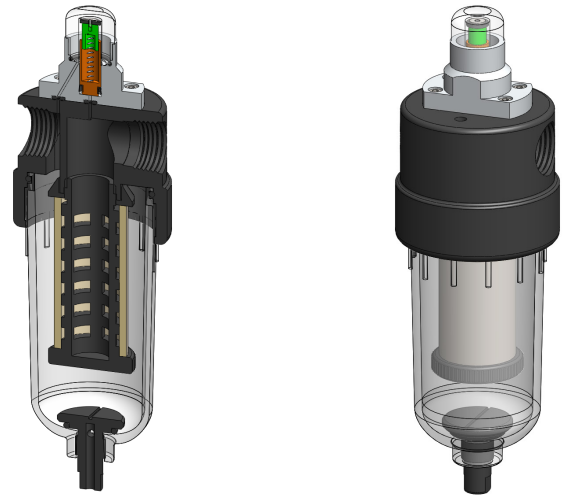

Materials	Aluminum & Polyamide
Pressure	150 psi
Ports	1/4" or 1/2"
Element	25.64.□

AiN212 series filter housings with differential pressure indicators have an anodised aluminum head with polyamide bowl and internals.

They are supplied with 1/4" or 1/2" ports and have a range of drain options included an automatic version. These housings are suitable for compressed air systems and general filtration applications.

Standard housings have NPT ports and Viton seals. Other seal types are available as an option. BSPT and BSPP port types are also available.

Technical Specifications

Housing Model	AiN212.201	AiN212.221	AiN212.261	AiN212.271	AiN212.401	AiN212.421	AiN212.461	AiN212.471
Port Size	1/4" NPT	1/4" NPT	1/4" NPT	1/4" NPT	1/2" NPT	1/2" NPT	1/2" NPT	1/2" NPT
Drain	None	1/4" NPT	Manual	Automatic	None	1/4" NPT	Manual	Automatic
Maximum Pressure, psi	150	150	150	150	150	150	150	150
Maximum Temperature, °F	120	120	120	120	120	120	120	120
Materials of Construction (1)								
Head	AL	AL	AL	AL	AL	AL	AL	AL
Bowl & Internals	PA	PA	PA	PA	PA	PA	PA	PA
Seals (2)	Viton	Viton	Viton	Viton	Viton	Viton	Viton	Viton
Filter Element Code (3)	25.64.□	25.64.□	25.64.□	25.64.□	25.64.□	25.64.□	25.64.□	25.64.□
Adsorber Cartridge Code (4)	25.64.AT□	25.64.AT□	25.64.AT□	-	25.64.AT□	25.64.AT□	25.64.AT□	-
Principle Dimensions in inches								
Diameter	2.45	2.45	2.45	2.45	2.45	2.45	2.45	2.45
Height	7.50	7.50	7.95	7.95	7.50	7.50	7.95	7.95
Volume, cc	140	140	140	140	140	140	140	140
Weight, lbs	0.65	0.65	0.65	0.65	0.65	0.65	0.65	0.65
Accessories								
Mounting Bracket	MBAiN21	MBAiN21	MBAiN21	MBAiN21	MBAiN21	MBAiN21	MBAiN21	MBAiN21

(4) Replace the □ with the type required, e.g. 25.64.AT01. Adsorber cartridges are not suitable for housings with automatic drains

Contact Us

Classic Filters Ltd.
Sextant Park
Neptune Close
Rochester
Kent
England
ME2 4LU