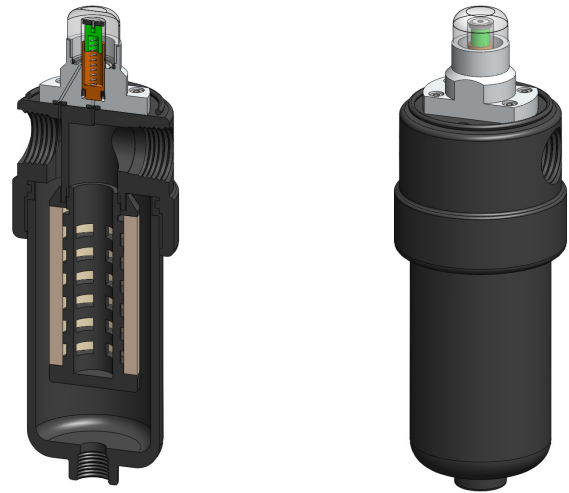

AiA213

Filter Housing with DPI

Materials	Aluminum
Pressure	250 psi
Ports	1/4" or 1/2"
Element	25.64.□

AiA213 series filter housings with differential pressure indicator have an anodised aluminum head and bowl with polyamide internals.

They are supplied with 1/4" or 1/2" ports and have a range of drain options included an automatic version. These housings are suitable for compressed air systems and general filtration applications.

Standard housings have NPT ports and Viton seals. Other seal types are available as an option. BSPT and BSPP port types are also available.

Technical Specifications

Housing Model	AiA213.201	AiA213.221	AiA213.261	AiA213.271	AiA213.401	AiA213.421	AiA213.461	AiA213.471
Port Size	1/4" NPT	1/4" NPT	1/4" NPT	1/4" NPT	1/2" NPT	1/2" NPT	1/2" NPT	1/2" NPT
Drain	None	1/4" NPT	Manual	Automatic	None	1/4" NPT	Manual	Automatic
Maximum Pressure, psi	250	250	250	250	250	250	250	250
Maximum Temperature, °F	120	120	120	120	120	120	120	120
Materials of Construction (1)								
Head & Bowl	AL	AL	AL	AL	AL	AL	AL	AL
Internals	PA	PA	PA	PA	PA	PA	PA	PA
Seals (2)	Viton	Viton	Viton	Viton	Viton	Viton	Viton	Viton
Filter Element Code (3)	25.64.□	25.64.□	25.64.□	25.64.□	25.64.□	25.64.□	25.64.□	25.64.□
Adsorber Cartridge Code (4)	25.64.AT□	25.64.AT□	25.64.AT□	-	25.64.AT□	25.64.AT□	25.64.AT□	-
Principle Dimensions in inches								
Diameter	2.45	2.45	2.45	2.45	2.45	2.45	2.45	2.45
Height	6.95	6.95	7.45	7.45	6.95	6.95	7.45	7.45
Volume, cc	140	140	140	140	140	140	140	140
Weight, lbs	1.00	1.00	1.00	1.00	1.00	1.00	1.00	1.00
Accessories								
Mounting Bracket	MBAiN21	MBAiN21	MBAiN21	MBAiN21	MBAiN21	MBAiN21	MBAiN21	MBAiN21

(4) Replace the □ with the type required, e.g. 25.64.AT01. Adsorber cartridges are not suitable for housings with automatic drains

Contact Us

Classic Filters Ltd.
Sextant Park
Neptune Close
Rochester
Kent
England
ME2 4LU